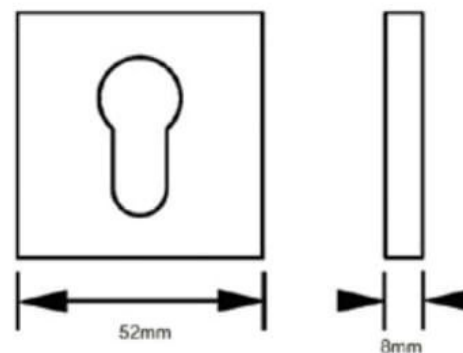

**EES601****Euro Profile Square Escutcheon**

Finish: SSS, PSS