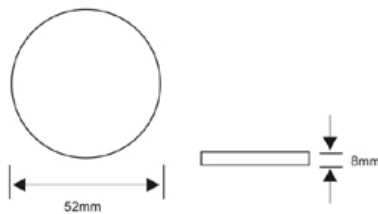

EES001
 Euro Profile Escutcheon

Finish: SSS, PSS

BES002
 Blank Escutcheon

Finish: SSS, PSS

NES003
 Narrow Escutcheon

Finish: SSS, PSS

Thumbturn and Release

TRS004
 Thumbturn and Release
 Without Indicator

TRS004i
 Thumbturn and Release
 With Indicator

Finish: SSS, PSS

TRS005i
 Disabled Thumbturn and
 Release With Indicator

Finish: SSS, PSS

TRN006
 Narrow Stile Thumbturn
 and Release Without Indicator

TRN006i
 Narrow Stile Thumbturn
 and Release With Indicator