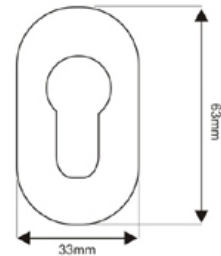

EES001
 Euro Profile Escutcheon

Finish: SSS, PSS

BES002
 Blank Escutcheon

Finish: SSS, PSS

NES003
 Narrow Escutcheon

Finish: SSS, PSS

Thumbturn and Release

TRS004
 Thumbturn and Release
 Without Indicator

TRS004i
 Thumbturn and Release
 With Indicator

Finish: SSS, PSS

TRS005i
 Disabled Thumbturn and
 Release With Indicator

Finish: SSS, PSS

TRN006
 Narrow Stile Thumbturn
 and Release Without Indicator

TRN006i
 Narrow Stile Thumbturn
 and Release With Indicator