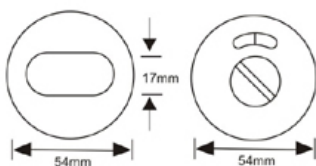

EES001
 Euro Profile Escutcheon

Finish: SSS, PSS

BES002
 Blank Escutcheon

Finish: SSS, PSS

NES003
 Narrow Escutcheon

Finish: SSS, PSS

Thumbturn and Release

TRS004
 Thumbturn and Release
 Without Indicator

TRS004i
 Thumbturn and Release
 With Indicator

Finish: SSS, PSS

TRS005i
 Disabled Thumbturn and
 Release With Indicator

Finish: SSS, PSS

TRN006
 Narrow Stile Thumbturn
 and Release Without Indicator

TRN006i
 Narrow Stile Thumbturn
 and Release With Indicator