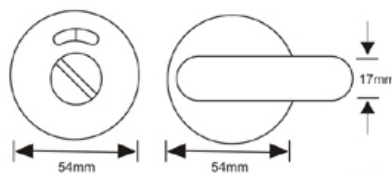

EES001
 Euro Profile Escutcheon

Finish: SSS, PSS

BES002
 Blank Escutcheon

Finish: SSS, PSS

NES003
 Narrow Escutcheon

Finish: SSS, PSS

Thumbturn and Release

TRS004
 Thumbturn and Release
 Without Indicator

TRS004i
 Thumbturn and Release
 With Indicator

Finish: SSS, PSS

TRS005i
 Disabled Thumbturn and
 Release With Indicator

Finish: SSS, PSS

TRN006
 Narrow Stile Thumbturn
 and Release Without Indicator

TRN006i
 Narrow Stile Thumbturn
 and Release With Indicator