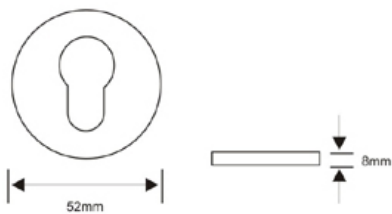

EES001
 Euro Profile Escutcheon

Finish: SSS, PSS

BES002
 Blank Escutcheon

Finish: SSS, PSS

NES003
 Narrow Escutcheon

Finish: SSS, PSS

Thumbturn and Release

TRS004
 Thumbturn and Release
 Without Indicator

TRS004i
 Thumbturn and Release
 With Indicator

Finish: SSS, PSS

TRS005i
 Disabled Thumbturn and
 Release With Indicator

Finish: SSS, PSS

TRN006
 Narrow Stile Thumbturn
 and Release Without Indicator

TRN006i
 Narrow Stile Thumbturn
 and Release With Indicator