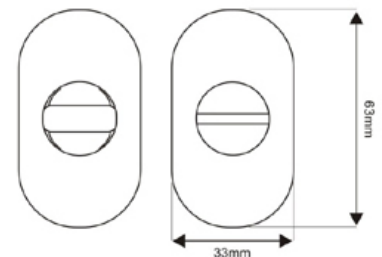

EES001
 Euro Profile Escutcheon

Finish: SSS, PSS

BES002
 Blank Escutcheon

Finish: SSS, PSS

NES003
 Narrow Escutcheon

Finish: SSS, PSS

Thumbturn and Release

TRS004
 Thumbturn and Release
 Without Indicator

TRS004i
 Thumbturn and Release
 With Indicator

Finish: SSS, PSS

TRS005i
 Disabled Thumbturn and
 Release With Indicator

Finish: SSS, PSS

TRN006
 Narrow Stile Thumbturn
 and Release Without Indicator

TRN006i
 Narrow Stile Thumbturn
 and Release With Indicator