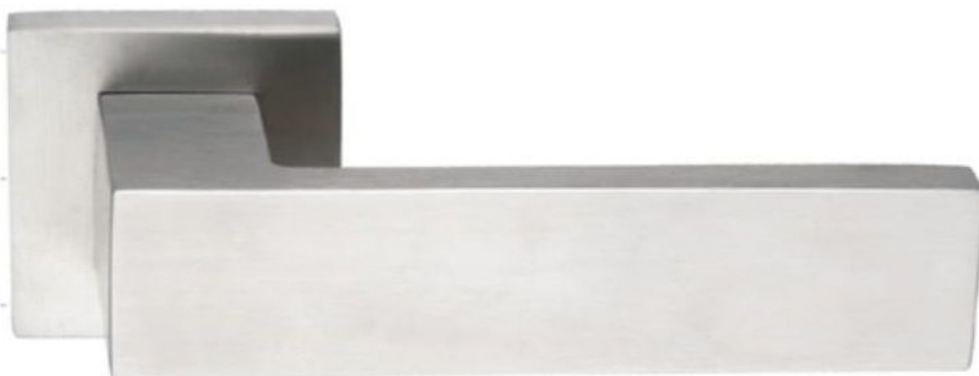

LRS603**Finish: SSS, PSS**

- 8mm Split style insert rossete
- SS 304 Inner rose
- Bolt through fixings and SS 304 screws supplied