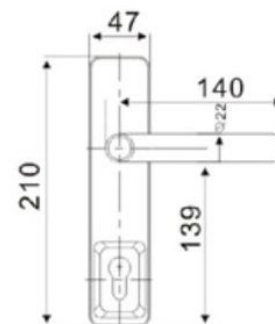

EAD230**Finish: SSS, PSS, PVD, AB****EAD231**

- Available in SS grade304
- Suitable for 45mm single cylinder, that can be keyed alike or master keyed
- Fire rated for use on timber and steel doors