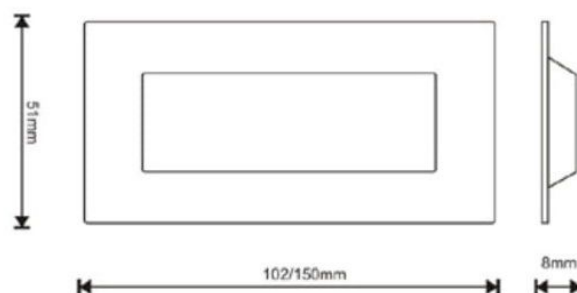

FPS204 - 102x51mm
FPS205 - 150x51mm

Finish: SSS, PSS, PVD, AB