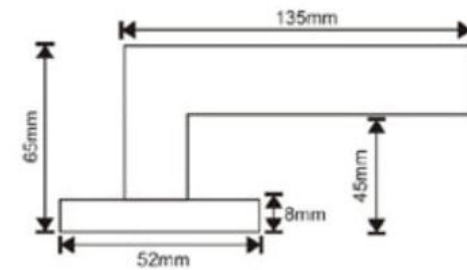

LRS401

PSS

- 8mm Sprung covered rose
- Bolt through fixings

**Finish: SSS, PSS**