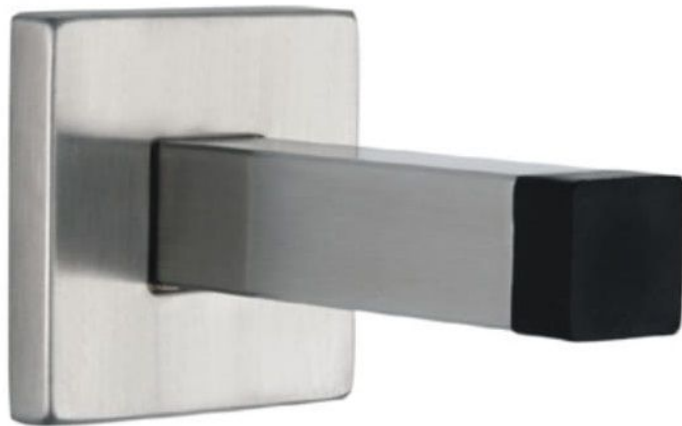

EUROART

Wall Mounted Door Stops

DSS235

Finish: SSS, PSS, PVD, AB