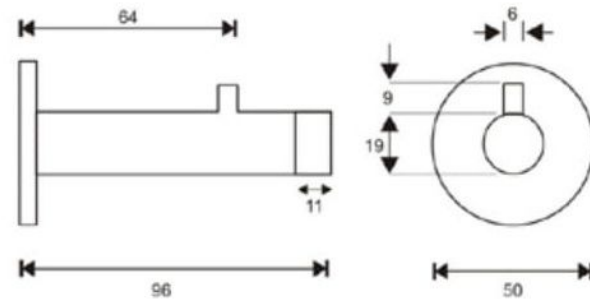

DSS207

- Wall mounted door stopper with pin

Finish: SSS, PSS, PVD, AB