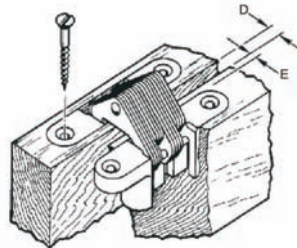

Features

- Zinc alloy body, hardened steel pins
- Totally invisible when door is closed
- Non-handed
- Suitable for timber and metal doors

Product Code	Size Thickness	Min door Thickness	Weight Rated	E Dimension from door edge	A Hinge width	C Hinge length	I Plate depth	H Mortise Depth	F Mortise length
BH1345	13 x 45mm	19mm	10kgs	3.20mm	12.40mm	45mm	4.70mm	18.20mm	18.30mm
BH1360	13 x 60mm	19mm	14kgs	3.20mm	12.70mm	60mm	5.20mm	17.80mm	29.90mm
BH1670	16 x 70mm	22mm	25kgs	4.00mm	15.70mm	70mm	7.00mm	22.80mm	33.30mm
BH1995	19 x 95mm	28mm	35kgs	4.80mm	18.40mm	95mm	8.30mm	26.40mm	49.80mm
BH25117	25 x 117mm	35mm	45kgs	6.40mm	24.70mm	117mm	11.00mm	36.60mm	62.70mm
BH28117	28 x 117mm	41mm	55kgs	6.40mm	27.80mm	117mm	9.00mm	41.00mm	60.40mm
BH33139	33 x 139mm	47mm	70kgs	7.50mm	33.60mm	139mm	11.10mm	49.29mm	73.30mm