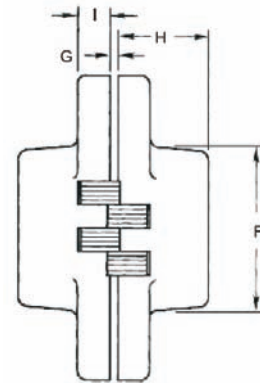

Features

- Zinc alloy body, hardened steel pins
- Totally invisible when door is closed
- Non-handed
- Suitable for timber and metal doors

Product Code	Size Thickness	Min door Thickness	Weight Rated	E Dimension from door edge	A Hinge width	C Hinge length	I Plate depth	H Mortise Depth	F Mortise length
BH1345	13 x 45mm	19mm	10kgs	3.20mm	12.40mm	45mm	4.70mm	18.20mm	18.30mm
BH1360	13 x 60mm	19mm	14kgs	3.20mm	12.70mm	60mm	5.20mm	17.80mm	29.90mm
BH1670	16 x 70mm	22mm	25kgs	4.00mm	15.70mm	70mm	7.00mm	22.80mm	33.30mm
BH1995	19 x 95mm	28mm	35kgs	4.80mm	18.40mm	95mm	8.30mm	26.40mm	49.80mm
BH25117	25 x 117mm	35mm	45kgs	6.40mm	24.70mm	117mm	11.00mm	36.60mm	62.70mm
BH28117	28 x 117mm	41mm	55kgs	6.40mm	27.80mm	117mm	9.00mm	41.00mm	60.40mm
BH33139	33 x 139mm	47mm	70kgs	7.50mm	33.60mm	139mm	11.10mm	49.29mm	73.30mm