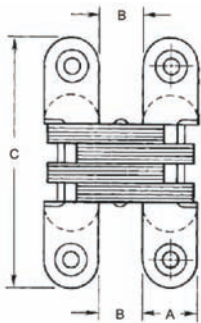

Features

- Zinc alloy body, hardened steel pins
- Totally invisible when door is closed
- Non-handed
- Suitable for timber and metal doors

Product Code	Size Thickness	Min door Thickness	Weight Rated	E Dimension from door edge	A Hinge width	C Hinge length	I Plate depth	H Mortise Depth	F Mortise length
BH1345	13 x 45mm	19mm	10kgs	3.20mm	12.40mm	45mm	4.70mm	18.20mm	18.30mm
BH1360	13 x 60mm	19mm	14kgs	3.20mm	12.70mm	60mm	5.20mm	17.80mm	29.90mm
BH1670	16 x 70mm	22mm	25kgs	4.00mm	15.70mm	70mm	7.00mm	22.80mm	33.30mm
BH1995	19 x 95mm	28mm	35kgs	4.80mm	18.40mm	95mm	8.30mm	26.40mm	49.80mm
BH25117	25 x 117mm	35mm	45kgs	6.40mm	24.70mm	117mm	11.00mm	36.60mm	62.70mm
BH28117	28 x 117mm	41mm	55kgs	6.40mm	27.80mm	117mm	9.00mm	41.00mm	60.40mm
BH33139	33 x 139mm	47mm	70kgs	7.50mm	33.60mm	139mm	11.10mm	49.29mm	73.30mm