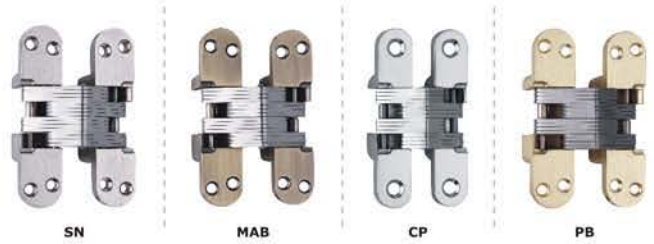

**Features:**

- Zinc alloy body, hardened steel pins
- Totally invisible when door is closed
- Non-handed
- Suitable for timber and metal doors

Product Code	Size Thickness	Min door Thickness	Weight Rated	E Dimension from door edge	A Hinge width	C Hinge length	I Plate depth	H Mortise Depth	F Mortise length
BH1345	13 x 45mm	19mm	10kgs	3.20mm	12.40mm	45mm	4.70mm	18.20mm	18.30mm
BH1360	13 x 60mm	19mm	14kgs	3.20mm	12.70mm	60mm	5.20mm	17.80mm	29.90mm
BH1670	16 x 70mm	22mm	25kgs	4.00mm	15.70mm	70mm	7.00mm	22.80mm	33.30mm
BH1995	19 x 95mm	28mm	35kgs	4.80mm	18.40mm	95mm	8.30mm	26.40mm	49.80mm
BH25117	25 x 117mm	35mm	45kgs	6.40mm	24.70mm	117mm	11.00mm	36.60mm	62.70mm
BH28117	28 x 117mm	41mm	55kgs	6.40mm	27.80mm	117mm	9.00mm	41.00mm	60.40mm
BH33139	33 x 139mm	47mm	70kgs	7.50mm	33.60mm	139mm	11.10mm	49.29mm	73.30mm