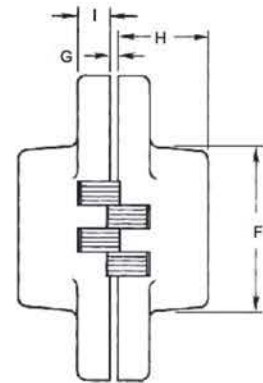

**Features:**

- Zinc alloy body, hardened steel pins
- Totally invisible when door is closed
- Non-handed
- Suitable for timber and metal doors

Product Code	Size Thickness	Min door Thickness	Weight Rated	E Dimension from door edge	A Hinge width	C Hinge length	I Plate depth	H Mortise Depth	F Mortise length
BH1345	13 x 45mm	19mm	10kgs	3.20mm	12.40mm	45mm	4.70mm	18.20mm	18.30mm
BH1360	13 x 60mm	19mm	14kgs	3.20mm	12.70mm	60mm	5.20mm	17.80mm	29.90mm
BH1670	16 x 70mm	22mm	25kgs	4.00mm	15.70mm	70mm	7.00mm	22.80mm	33.30mm
BH1995	19 x 95mm	28mm	35kgs	4.80mm	18.40mm	95mm	8.30mm	26.40mm	49.80mm
BH25117	25 x 117mm	35mm	45kgs	6.40mm	24.70mm	117mm	11.00mm	36.60mm	62.70mm
BH28117	28 x 117mm	41mm	55kgs	6.40mm	27.80mm	117mm	9.00mm	41.00mm	60.40mm
BH33139	33 x 139mm	47mm	70kgs	7.50mm	33.60mm	139mm	11.10mm	49.29mm	73.30mm