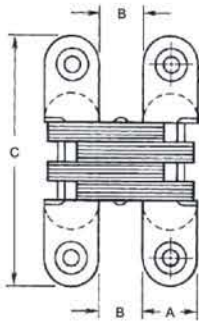

**Features:**

- Zinc alloy body, hardened steel pins
- Totally invisible when door is closed
- Non-handed
- Suitable for timber and metal doors

Product Code	Size Thickness	Min door Thickness	Weight Rated	E Dimension from door edge	A Hinge width	C Hinge length	I Plate depth	H Mortise Depth	F Mortise length
BH1345	13 x 45mm	19mm	10kgs	3.20mm	12.40mm	45mm	4.70mm	18.20mm	18.30mm
BH1360	13 x 60mm	19mm	14kgs	3.20mm	12.70mm	60mm	5.20mm	17.80mm	29.90mm
BH1670	16 x 70mm	22mm	25kgs	4.00mm	15.70mm	70mm	7.00mm	22.80mm	33.30mm
BH1995	19 x 95mm	28mm	35kgs	4.80mm	18.40mm	95mm	8.30mm	26.40mm	49.80mm
BH25117	25 x 117mm	35mm	45kgs	6.40mm	24.70mm	117mm	11.00mm	36.60mm	62.70mm
BH28117	28 x 117mm	41mm	55kgs	6.40mm	27.80mm	117mm	9.00mm	41.00mm	60.40mm
BH33139	33 x 139mm	47mm	70kgs	7.50mm	33.60mm	139mm	11.10mm	49.29mm	73.30mm