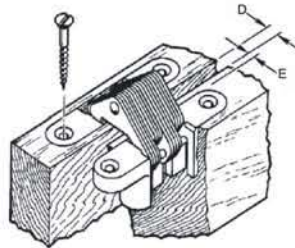

**Features:**

- Zinc alloy body, hardened steel pins
- Totally invisible when door is closed
- Non-handed
- Suitable for timber and metal doors

Product Code	Size Thickness	Min door Thickness	Weight Rated	E Dimension from door edge	A Hinge width	C Hinge length	I Plate depth	H Mortise Depth	F Mortise length
BH1345	13 x 45mm	19mm	10kgs	3.20mm	12.40mm	45mm	4.70mm	18.20mm	18.30mm
BH1360	13 x 60mm	19mm	14kgs	3.20mm	12.70mm	60mm	5.20mm	17.80mm	29.90mm
BH1670	16 x 70mm	22mm	25kgs	4.00mm	15.70mm	70mm	7.00mm	22.80mm	33.30mm
BH1995	19 x 95mm	28mm	35kgs	4.80mm	18.40mm	95mm	8.30mm	26.40mm	49.80mm
BH25117	25 x 117mm	35mm	45kgs	6.40mm	24.70mm	117mm	11.00mm	36.60mm	62.70mm
BH28117	28 x 117mm	41mm	55kgs	6.40mm	27.80mm	117mm	9.00mm	41.00mm	60.40mm
BH33139	33 x 139mm	47mm	70kgs	7.50mm	33.60mm	139mm	11.10mm	49.29mm	73.30mm