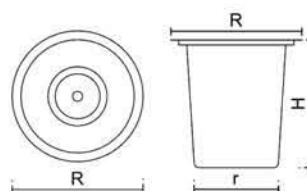

**Door Mounted Dust Bin**

Finish: Silver

Item Code	Capacity	Size (mm)
EAWBINS14L	14L	335x275x350
EAWBINS09L	9L	310x255x330

**Work Top Waste Bin**

Finish: White

Item Code	Capacity	Size (mm)
EAWBINS07L	7L	270x175x260