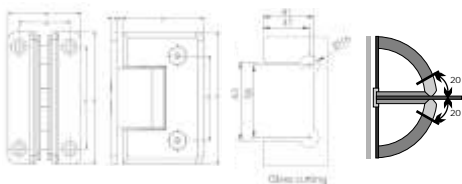

BH211

- Square Corner
- Wall to Glass Slim Plate Hinge

Finish: SN, CP, MBL

BH311

- Bevelled Edge
- Wall to Glass Slim Plate Hinge

Finish: SN, CP, MBL

Wall to Glass Slim Plate Hinge 90°
Features

- Glass Thickness : 8-12mm.
- Material : Brass.
- Self-closing from 20°.
- Opening : Inwards & Outwards.
- Maximum Door Width : 800mm.
- Maximum Door Weight : 45 Kgs. (Pair of Hinge)
- 100,000 Cycle Tested