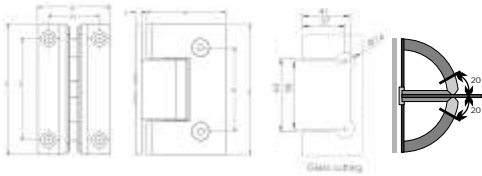

BH211

- Square Corner
- Wall to Glass Slim Plate Hinge

Finish: SN, CP, MBL

BH311

- Bevelled Edge
- Wall to Glass Slim Plate Hinge

Finish: SN, CP, MBL

Wall to Glass Slim Plate Hinge 90°
Features

- Glass Thickness : 8-12mm.
- Material : Brass.
- Self-closing from 20°.
- Opening : Inwards & Outwards.
- Maximum Door Width : 800mm.
- Maximum Door Weight : 45 Kgs. (Pair of Hinge)
- 100,000 Cycle Tested