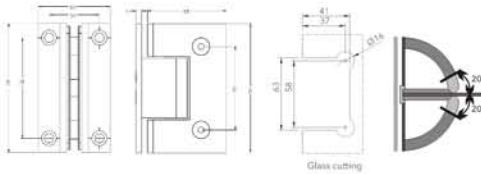

BH211

- Square Corner
- Wall to Glass Slim Plate Hinge

Finish: SN, CP, MBL

BH311

- Bevelled Edge
- Wall to Glass Slim Plate Hinge

Finish: SN, CP, MBL

Wall to Glass Slim Plate Hinge 90°
Features

- Glass Thickness : 8-12mm.
- Material : Brass.
- Self-closing from 20°.
- Opening : Inwards & Outwards.
- Maximum Door Width : 800mm.
- Maximum Door Weight : 45 Kgs. (Pair of Hinge)
- 100,000 Cycle Tested