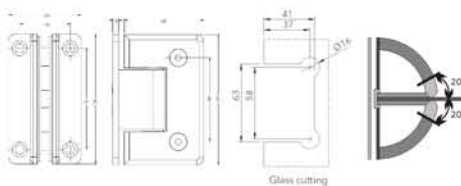

BH211

- Square Corner
- Wall to Glass Slim Plate Hinge

Finish: SN, CP, MBL

BH311

- Bevelled Edge
- Wall to Glass Slim Plate Hinge

Finish: SN, CP, MBL

Wall to Glass Slim Plate Hinge 90°
Features

- Glass Thickness : 8-12mm.
- Material : Brass.
- Self-closing from 20°.
- Opening : Inwards & Outwards.
- Maximum Door Width : 800mm.
- Maximum Door Weight : 45 Kgs. (Pair of Hinge)
- 100,000 Cycle Tested