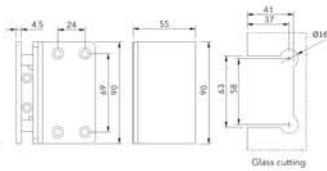

BH208

- Square Corner
- Wall to Glass Fix Offset Clamp

Finish: SN, CP, MBL

BH308

- Bevelled Edge
- Wall to Glass Fix Offset Clamp

Finish: SN, CP, MBL

Wall to Glass Fix Offset Clamp 90°
Features

- Glass Thickness : 8-12mm.
- Material : Brass.