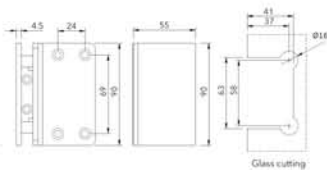

BH208

- Square Corner
- Wall to Glass Fix Offset Clamp

Finish: SN, CP, MBL

BH308

- Bevelled Edge
- Wall to Glass Fix Offset Clamp

Finish: SN, CP, MBL

Wall to Glass Fix Offset Clamp 90°
Features

- Glass Thickness : 8-12mm.
- Material : Brass.