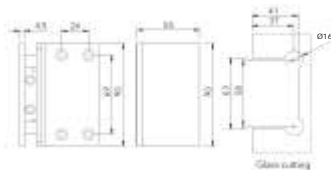

BH208

- Square Corner
- Wall to Glass Fix Offset Clamp

Finish: SN, CP, MBL

BH308

- Bevelled Edge
- Wall to Glass Fix Offset Clamp

Finish: SN, CP, MBL

Wall to Glass Fix Offset Clamp 90°

Features

- Glass Thickness : 8-12mm.
- Material : Brass.