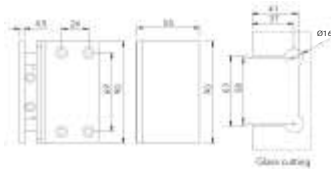

BH208

- Square Corner
- Wall to Glass Fix Offset Clamp

Finish: SN, CP, MBL

BH308

- Bevelled Edge
- Wall to Glass Fix Offset Clamp

Finish: SN, CP, MBL

Wall to Glass Fix Offset Clamp 90°

Features

- Glass Thickness : 8-12mm.
- Material : Brass.