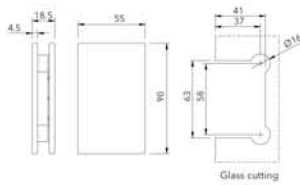

BH207

- Square Corner
- Wall to Glass Clamp Without Plate

Finish: SN, CP, MBL

BH307

- Bevelled Edge
- Wall to Glass Clamp Without Plate

Finish: SN, CP, MBL

Wall to Glass Clamp Without Plate 90°
Features

- Glass Thickness : 8-12mm.
- Material : Brass.
- Opening : Inwards & Outwards.
- 100,000 Cycle Tested