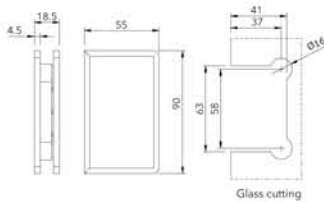

BH207

- Square Corner
- Wall to Glass Clamp Without Plate

Finish: SN, CP, MBL

BH307

- Bevelled Edge
- Wall to Glass Clamp Without Plate

Finish: SN, CP, MBL

Wall to Glass Clamp Without Plate 90°
Features

- Glass Thickness : 8-12mm.
- Material : Brass.
- Opening : Inwards & Outwards.
- 100,000 Cycle Tested