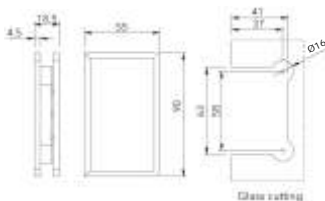

BH207

- Square Corner
- Wall to Glass Clamp Without Plate

Finish: SN, CP, MBL

BH307

- Bevelled Edge
- Wall to Glass Clamp Without Plate

Finish: SN, CP, MBL

Wall to Glass Clamp Without Plate 90°

Features

- Glass Thickness : 8-12mm.
- Material : Brass.
- Opening : Inwards & Outwards.
- 100,000 Cycle Tested