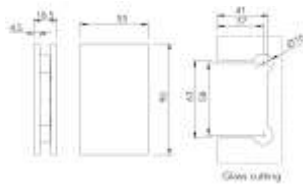

BH207

- Square Corner
- Wall to Glass Clamp Without Plate

Finish: SN, CP, MBL

BH307

- Bevelled Edge
- Wall to Glass Clamp Without Plate

Finish: SN, CP, MBL

Wall to Glass Clamp Without Plate 90°

Features

- Glass Thickness : 8-12mm.
- Material : Brass.
- Opening : Inwards & Outwards.
- 100,000 Cycle Tested