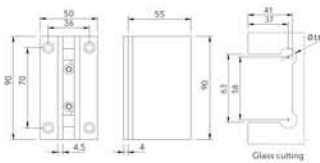

**BH206**

- Square Corner
- Fixed Clamp with Center Installation

Finish: SN, CP, MBL

**BH306**

- Bevelled Edge
- Fixed Clamp with Center Installation

Finish: SN, CP, MBL

**Fixed Clamp with Center Installation**
**Features**

- Glass Thickness : 8-12mm.
- Material : Brass.