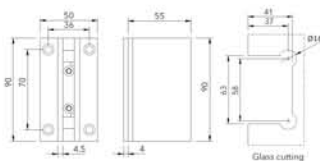

**BH206**

- Square Corner
- Fixed Clamp with Center Installation

Finish: SN, CP, MBL

**BH306**

- Bevelled Edge
- Fixed Clamp with Center Installation

Finish: SN, CP, MBL

**Fixed Clamp with Center Installation**
**Features**

- Glass Thickness : 8-12mm.
- Material : Brass.