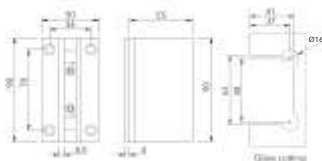

**BH206**

- Square Corner
- Fixed Clamp with Center Installation

Finish: SN, CP, MBL

**BH306**

- Bevelled Edge
- Fixed Clamp with Center Installation

Finish: SN, CP, MBL

**Fixed Clamp with Center Installation**
*Features*

- Glass Thickness : 8-12mm.
- Material : Brass.