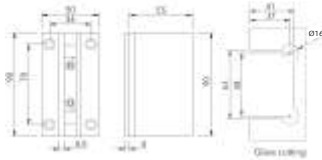

**BH206**

- Square Corner
- Fixed Clamp with Center Installation

Finish: SN, CP, MBL

**BH306**

- Bevelled Edge
- Fixed Clamp with Center Installation

Finish: SN, CP, MBL

**Fixed Clamp with Center Installation**
*Features*

- Glass Thickness : 8-12mm.
- Material : Brass.