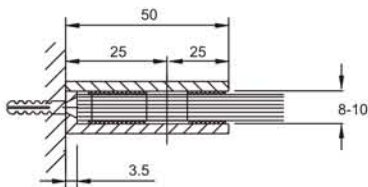

**GC801**

- Square Corner
- Glass Thickness : 8-10mm

Finish: SN, CP, MBL

**GC813**

- Bevelled Edge
- Glass Thickness : 8-12mm

Finish: SN, CP, MBL

**Wall to Glass Bracket 90°**
**Features**

- Material : Brass.
- Secure holding with glass.