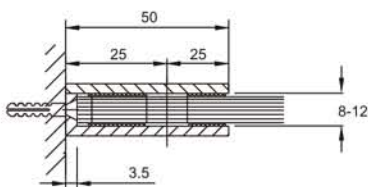

**GC801**

- Square Corner
- Glass Thickness : 8-10mm

Finish: SN, CP, MBL

**GC813**

- Bevelled Edge
- Glass Thickness : 8-12mm

Finish: SN, CP, MBL

**Wall to Glass Bracket 90°**
**Features**

- Material : Brass.
- Secure holding with glass.