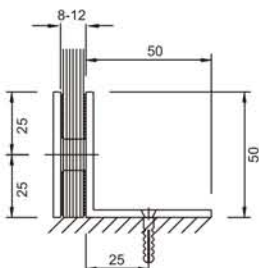

GC806

- Square Edge
- Glass Thickness : 8-12mm

Finish: SN, CP, MBL

GC818

- Bevelled Edge
- Glass Thickness : 8-12mm

Finish: SN, CP, MBL

Wall to Glass Bracket 90° - with Plate
Features

- Material : Brass.
- Secure holding with glass.