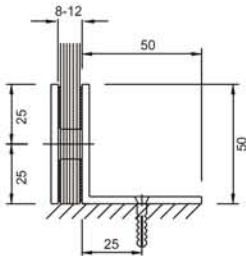

GC806

- Square Edge
- Glass Thickness : 8-12mm

Finish: SN, CP, MBL

GC818

- Bevelled Edge
- Glass Thickness : 8-12mm

Finish: SN, CP, MBL

Wall to Glass Bracket 90° - with Plate
Features

- Material : Brass.
- Secure holding with glass.