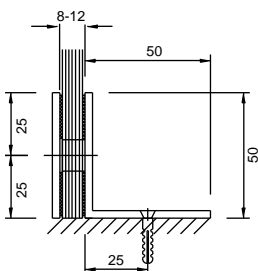

**GC806**

- Square Edge
- Glass Thickness : 8-12mm

Finish: SN, CP, MBL

**GC818**

- Bevelled Edge
- Glass Thickness : 8-12mm

Finish: SN, CP, MBL

Wall to Glass Bracket 90° - with Plate

*Features*

- Material : Brass.
- Secure holding with glass.