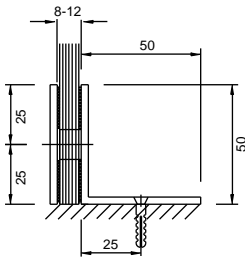

**GC806**

- Square Edge
- Glass Thickness : 8-12mm

Finish: SN, CP, MBL

**GC818**

- Bevelled Edge
- Glass Thickness : 8-12mm

Finish: SN, CP, MBL

Wall to Glass Bracket 90° - with Plate

*Features*

- Material : Brass.
- Secure holding with glass.