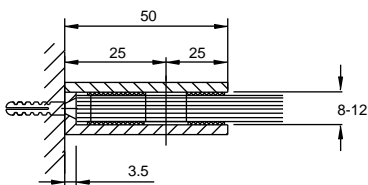

GC801

- Square Corner
- Glass Thickness : 8-10mm

Finish: SN, CP, MBL

GC813

- Bevelled Edge
- Glass Thickness : 8-12mm

Finish: SN, CP, MBL

Wall to Glass Bracket 90°

Features