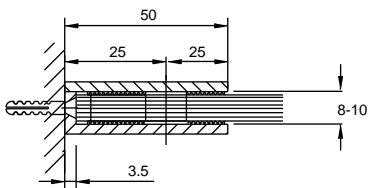

GC801

- Square Corner
- Glass Thickness : 8-10mm

Finish: SN, CP, MBL

GC813

- Bevelled Edge
- Glass Thickness : 8-12mm

Finish: SN, CP, MBL

Wall to Glass Bracket 90°

Features

- Material : Brass.
- Secure holding with glass.