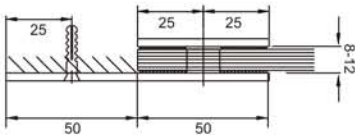

GC806A

- Square Corner
- Glass Thickness : 8-12mm

Finish: SN, CP, MBL

GC818A

- Bevelled Edge
- Glass Thickness : 8-12mm

Finish: SN, CP, MBL

Wall to Glass Bracket 180° - with Plate

Features