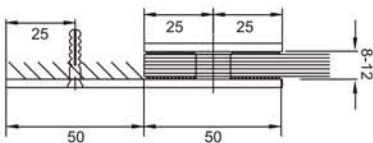

GC806A

- Square Corner
- Glass Thickness : 8-12mm

Finish: SN, CP, MBL

GC818A

- Bevelled Edge
- Glass Thickness : 8-12mm

Finish: SN, CP, MBL

Wall to Glass Bracket 180° - with Plate

Features

- Material : Brass.
- Secure holding with glass.