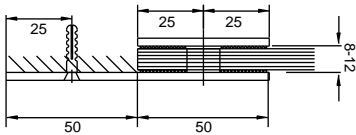

GC806A

- Square Corner
- Glass Thickness : 8-12mm

Finish: SN, CP, MBL

GC818A

- Bevelled Edge
- Glass Thickness : 8-12mm

Finish: SN, CP, MBL

Wall to Glass Bracket 180° - with Plate

Features