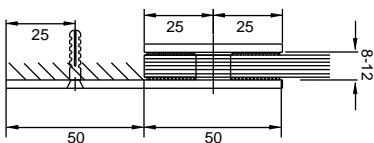

GC806A

- Square Corner
- Glass Thickness : 8-12mm

Finish: SN, CP, MBL

GC818A

- Bevelled Edge
- Glass Thickness : 8-12mm

Finish: SN, CP, MBL

Wall to Glass Bracket 180° - with Plate

Features