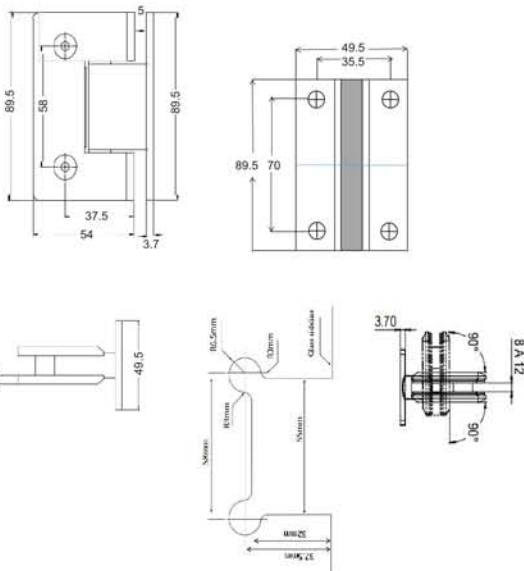

SSH401

• Wall to Glass Hinge

Finish: SSS, PSS, MBL

Wall Mount Backplate Shower Hinge 90°
Features

- Glass Thickness : 8-12mm.
- Material : Stainless Steel 304/316 Grade.
- Self-closing from 20°.
- Opening : Inwards & Outwards.
- Maximum Door Width : 800mm.
- Weight capacity : 45 Kgs.
- 100,000 Cycle Tested