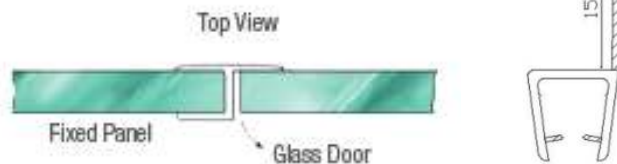

E10-01WS

Finish: Clear

The clear plastic 'U' With Bulb Attachment is a versatile seal that can be mounted to the edge of a door or panel for a variety of installation configurations. The soft Bulb portion of the seal allows doors to swing both in and out of the enclosure if desired. Standard length 2200mm. Suitable to use on 10 & 12mm thick glass.

- E10-01WS/10MM
- E10-01WS/12MM

E10-02WS

Finish: Clear

This clear plastic "h" Strike Jamb is an excellent choice to seal between the door and the fixed panel on a 180° inline application. Attach to the fixed panel on the strike side. Standard length 2200mm. Suitable to use on 10 & 12mm thick glass.

- E10-02WS/10MM
- E10-02WS/12MM

E10-03WS

Finish: Clear

This ultra clear plastic One-Piece Bottom Rail is snapped on the bottom of the door to achieve a seal. Because it is a single piece sweep, it means the vinyl seal that hangs down from the sweep will firmly direct the water back into the shower enclosure. Standard length 2200mm. Suitable to use on 10 & 12mm thick glass.