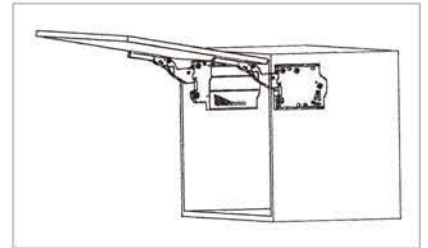

Manual

Features:

- Soft and silent close
- Easy installation and adjustment
- Moment of force is adjustable according to door weight
- Door stay in desired position from 25°-100°
- Cabinet height ranges from 300mm to 600mm
- Cabinet width ranges from 380mm to 1800mm
- Minimum interior cabinet depth: 261mm

Individually Packed

Power Factor	Item Code	Loading Capacity	Set/ctn
1000-3000N	EAFH01-H-A	3-6 kg	1
3000-6000N	EAFH01-H-B	6-9 kg	1
6000-9000N	EAFH01-H-C	9-12 kg	1

Push to Open

Features:

- Push the door slightly to open it
- Easy installation and adjustment
- Moment of force is adjustable according to door weight
- Door stay in desired position from 25°-100°
- Cabinet high ranges from 300mm to 600mm
- Cabinet width ranges from 380mm to 1800mm
- Minimum interior cabinet depth: 261mm