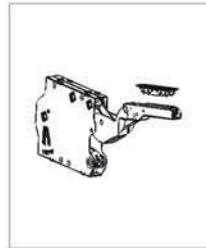

Manual

Features:

- Soft and silent close
- Easy installation and adjustment
- Moment of force is adjustable according to door weight
- Door stay in desired position from 25°-100°
- Cabinet height ranges from 300mm to 600mm
- Cabinet width ranges from 380mm to 1800mm
- Minimum interior cabinet depth: 261mm

Individually Packed

Power Factor	Item Code	Loading Capacity	Set/ctn
1000-3000N	EAFH01-H-A	3-6 kg	1
3000-6000N	EAFH01-H-B	6-9 kg	1
6000-9000N	EAFH01-H-C	9-12 kg	1

Push to Open

Features:

- Push the door slightly to open it
- Easy installation and adjustment
- Moment of force is adjustable according to door weight
- Door stay in desired position from 25°-100°
- Cabinet high ranges from 300mm to 600mm
- Cabinet width ranges from 380mm to 1800mm
- Minimum interior cabinet depth: 261mm