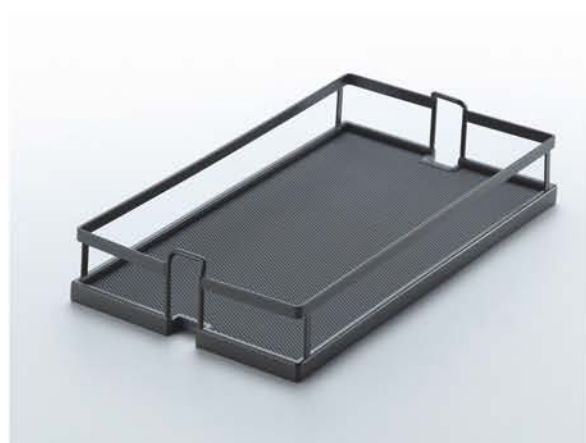

## Soft Closing Tall Unit Basket

### Features

- Clear classification, more storage space
- Flat steel basket and heavy duty slide
- Total loading capacity: 70Kg
- Loading capacity per layer: 10Kg
- Cabinet width: 150, 300 & 400mm
- Finish: Chrome