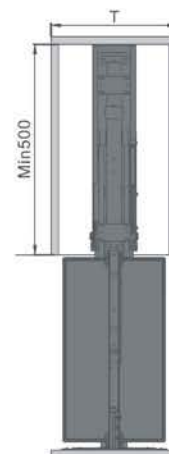

## Soft Closing Tall Unit Basket

### Features

- Clear classification, more storage space
- Flat steel basket and heavy duty slide
- Total loading capacity: 70Kg
- Loading capacity per layer: 10Kg
- Cabinet width: 150, 300 & 400mm
- Finish: Chrome

Item Code	Layers	Cabinet Width (mm)	WxDxH (mm)
KW1205S.6-15/CP	6	150	113x500x1970-2270
KW1205S.6-30/CP	6	300	245x500x1970-2270
KW1205S.6-40/CP	6	400	345x500x1970-2270