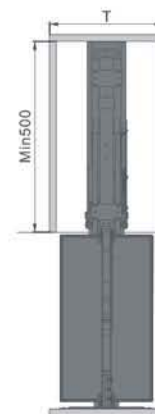

## Glass Soft Closing Tall Unit Basket

### Features

- Clear classification, more storage space, convenient and smooth operation
- Flat glass basket and heavy duty slide
- Total loading capacity: 70kg
- Loading capacity per layer: 10kg
- Cabinet width: 150, 300 & 400mm
- Finish: Dark grey

Item Code	Layers	Cabinet Width (mm)	WxDxH (mm)
KG1205S.6-15/DG	6	150	113x500x1970-2270
KG1205S.6-30/DG	6	300	245x500x1970-2270
KG1205S.6-40/DG	6	400	345x500x1970-2270