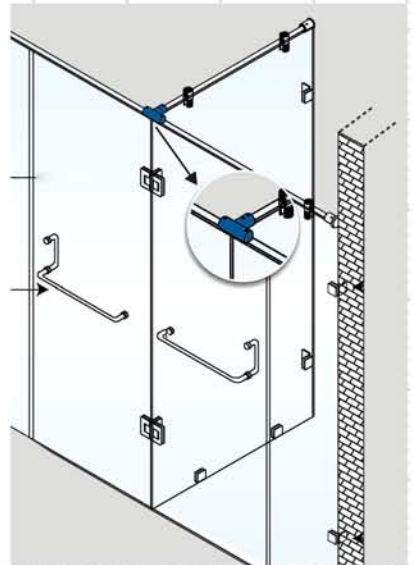

EB246

- Glass end support for handle bar

Finish: SN, CP

EB247

- Movable bracket

Finish: SN, CP

EB248

- T Junction bracket