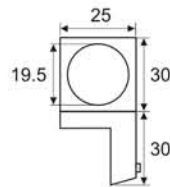

EB246

- Glass end support for handle bar

Finish: SN, CP

EB247

- Movable bracket

Finish: SN, CP

EB248

- T Junction bracket