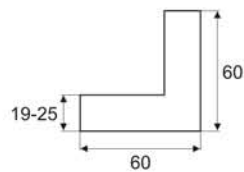

EB246

- Glass end support for handle bar

Finish: SN, CP

EB247

- Movable bracket

Finish: SN, CP

EB248

- T Junction bracket