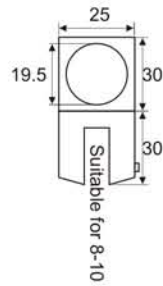

EB246

- Glass end support for handle bar

Finish: SN, CP

EB247

- Movable bracket

Finish: SN, CP

EB248

- T Junction bracket