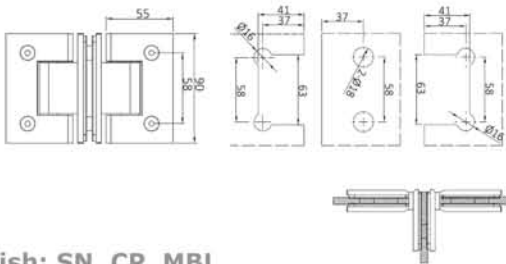

**BH212**

- Square Corner
- T Glass Hinge

**Finish: SN, CP, MBL**

**Features**

- Glass Thickness : 8-12mm.
- Material : Brass.
- Self-closing from 20°.
- Opening : Inwards & Outwards.
- Maximum Door Width : 800mm.
- Weight capacity : 45 Kgs.
- 100,000 Cycle Tested