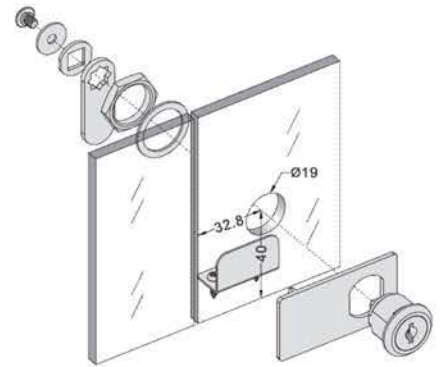

**Cabinet glass door lock (for double doors)**

**Installation Diagram**

Item no.	Size		3.5x12
EAC6411/5	5mm		
Available Finish: Chrome			

**Cabinet swing glass door lock**

**Installation Diagram**

Item no.	Size		3.5x12
EAC6412/5	5mm		
Available Finish: Chrome			

**Cabinet glass door lock (for double doors)**

Item no.	Size		3.5x12
EAC6417/A	5mm		
Available Finish: Chrome			