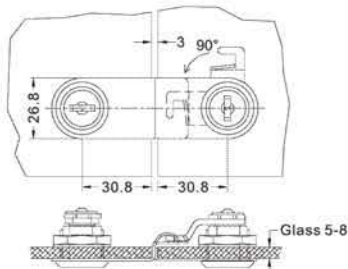

**Cabinet glass door lock (for double doors)**

**Installation Diagram**

Item no.	Size		3.5x12
EAC6411/5	5mm		
Available Finish: Chrome			

**Cabinet swing glass door lock**

**Installation Diagram**

Item no.	Size		3.5x12
EAC6412/5	5mm		
Available Finish: Chrome			

**Cabinet glass door lock (for double doors)**

Item no.	Size		3.5x12
EAC6417/A	5mm		
Available Finish: Chrome			