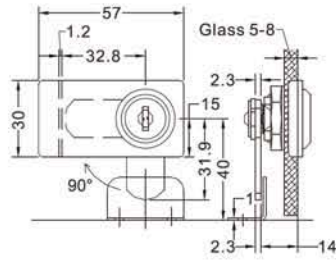

**Cabinet glass door lock (for double doors)**

**Installation Diagram**

Item no.	Size		3.5x12
EAC6411/5	5mm		
Available Finish: Chrome			

**Cabinet swing glass door lock**

**Installation Diagram**

Item no.	Size		3.5x12
EAC6412/5	5mm		
Available Finish: Chrome			

**Cabinet glass door lock (for double doors)**

Item no.	Size		3.5x12
EAC6417/A	5mm		
Available Finish: Chrome			