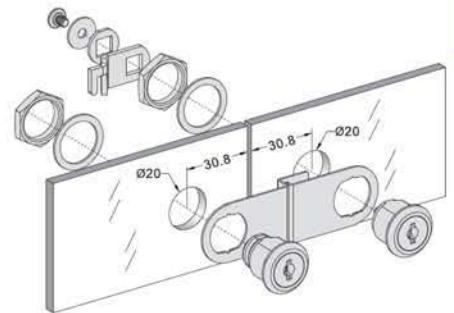

**Cabinet glass door lock (for double doors)**

**Installation Diagram**

Item no.	Size		3.5x12
EAC6411/5	5mm		
Available Finish: Chrome			

**Cabinet swing glass door lock**

**Installation Diagram**

Item no.	Size		3.5x12
EAC6412/5	5mm		
Available Finish: Chrome			

**Cabinet glass door lock (for double doors)**

Item no.	Size		3.5x12
EAC6417/A	5mm		
Available Finish: Chrome			