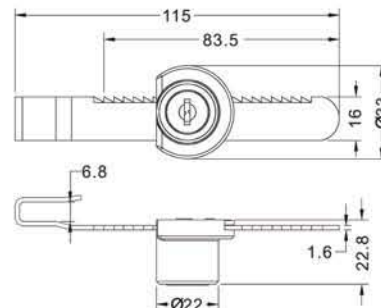

**Cabinet glass door lock (for double doors)**

**Installation Diagram**

Item no.	Size		3.5x12
EAC6411/5	5mm		
Available Finish: Chrome			

**Cabinet swing glass door lock**

**Installation Diagram**

Item no.	Size		3.5x12
EAC6412/5	5mm		
Available Finish: Chrome			

**Cabinet glass door lock (for double doors)**

Item no.	Size		3.5x12
EAC6417/A	5mm		
Available Finish: Chrome			