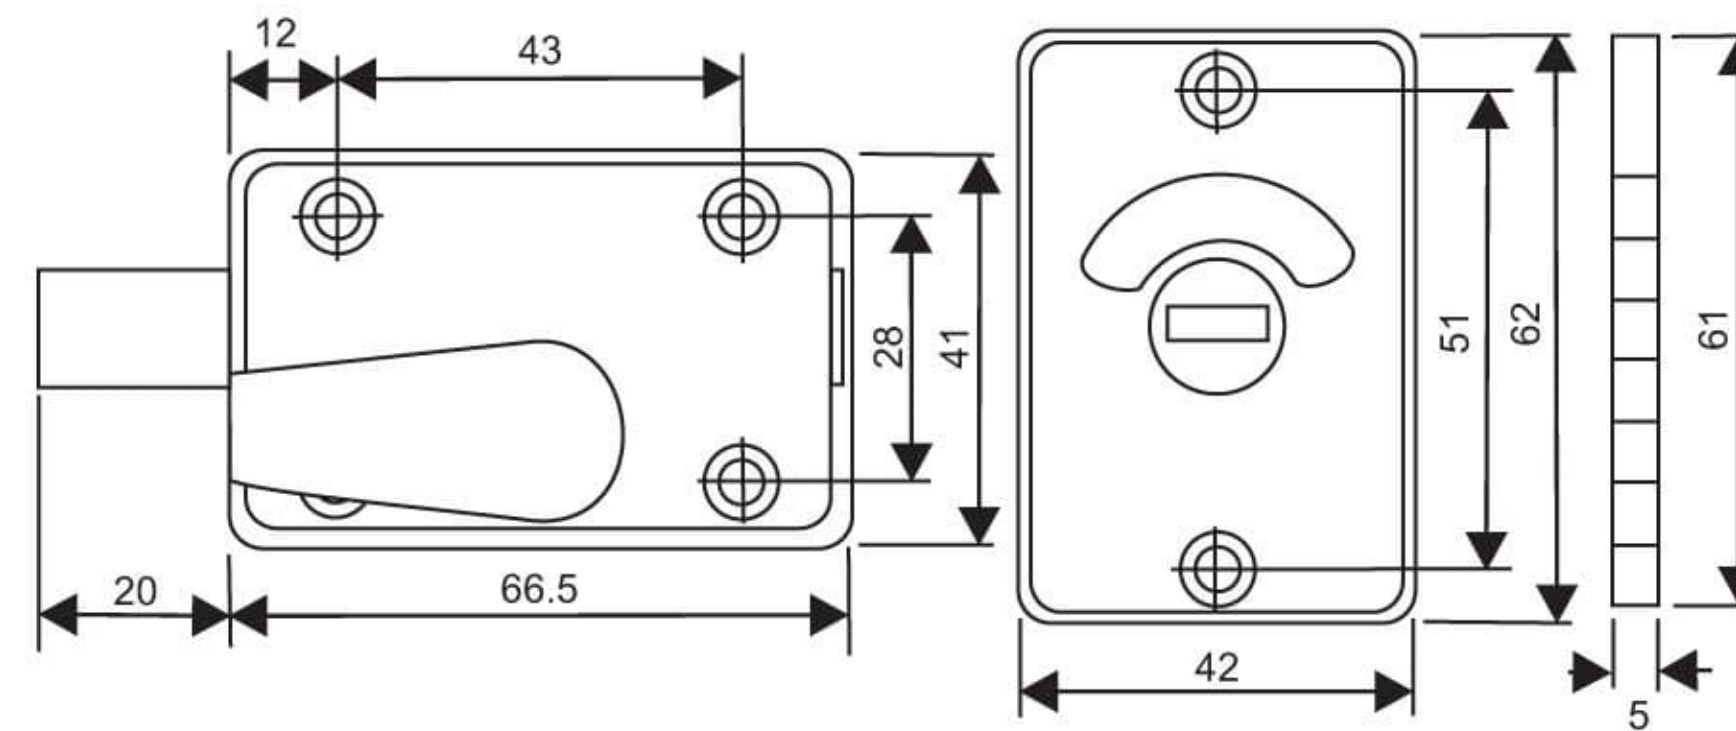

IBS200 - Stainless Steel Indicator Bolt

Finish: SSS, PSS, PB, MAB