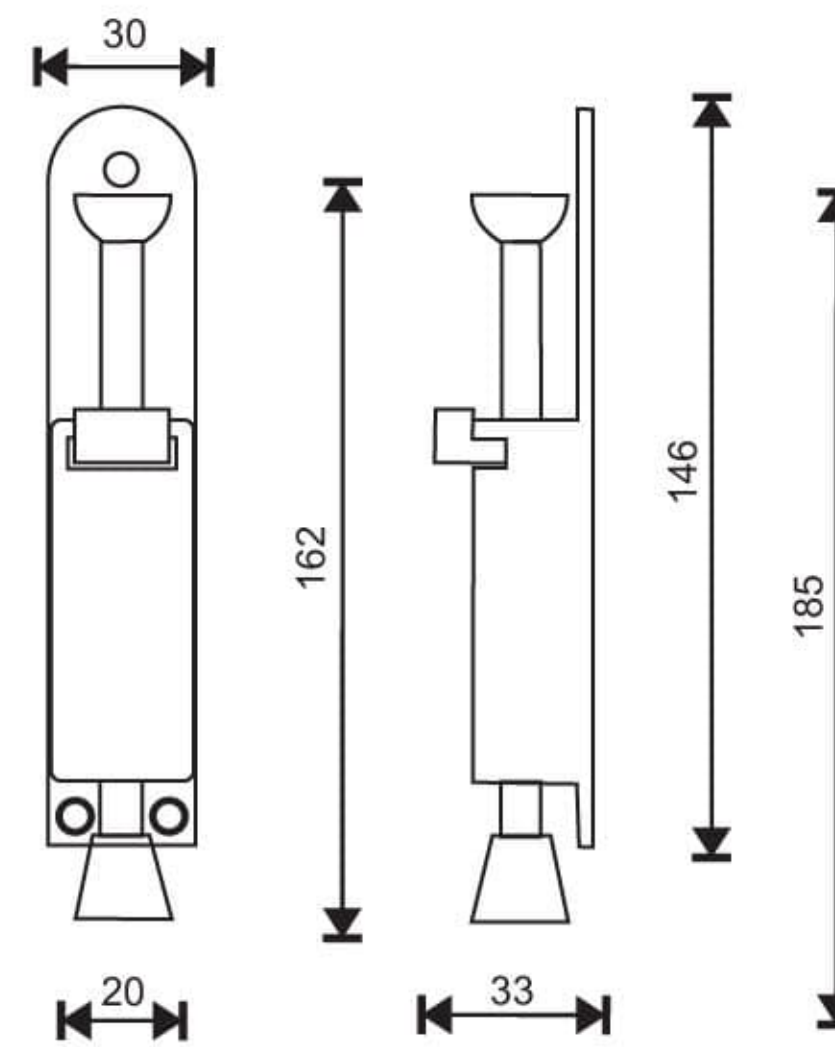

**DSS320 - SS Foot Operated Door Holder**

**Finish: SSS, PSS, PB, MAB**