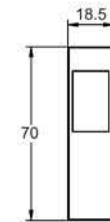

Hanger Rod

Product Description:

- Adjustable Hanger rod set are perfect for hanging clothes and organize you closet
- Durable and easy to install
- Available with two variants for end support
- Size: 1000mm (Cutttable as per the size required)
- Material: Aerospace level of Al-Mi alloy with powder coated finishing
- Color: Pearl grey / Brown

W10B01 - Support

W10B02 - Support

W10B10 - Tube

Item Code	Size (mm)	Color
W10B01 (Support)	-	Pearl grey / Brown
W10B02 (Support)	-	Pearl grey / Brown
W10B10 (Tube)	1000	Pearl grey / Brown