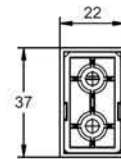

Hanger Rod

Product Description:

- Adjustable Hanger rod set are perfect for hanging clothes and organize you closet
- Durable and easy to install
- Available with two variants for end support
- Size: 1000mm (Cutttable as per the size required)
- Material: Aerospace level of Al-Mi alloy with powder coated finishing
- Color: Pearl grey / Brown

W10B01 - Support

W10B02 - Support

W10B10 - Tube

Item Code	Size (mm)	Color
W10B01 (Support)	-	Pearl grey / Brown
W10B02 (Support)	-	Pearl grey / Brown
W10B10 (Tube)	1000	Pearl grey / Brown