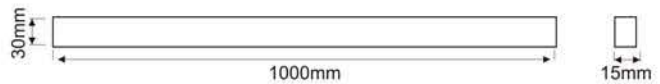

Hanger Rod

Product Description:

- Adjustable Hanger rod set are perfect for hanging clothes and organize you closet
- Durable and easy to install
- Available with two variants for end support
- Size: 1000mm (Cutttable as per the size required)
- Material: Aerospace level of Al-Mi alloy with powder coated finishing
- Color: Pearl grey / Brown

W10B01 - Support

W10B02 - Support

W10B10 - Tube

Item Code	Size (mm)	Color
W10B01 (Support)	-	Pearl grey / Brown
W10B02 (Support)	-	Pearl grey / Brown
W10B10 (Tube)	1000	Pearl grey / Brown