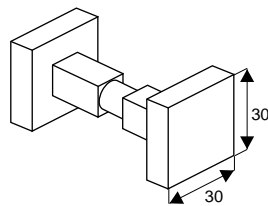

SH82DK

- Back to back shower door knob
- Material : Brass, Size: 70mm

Finish: SSS, PSS, MBL

**SH83DK**

- Back to back shower door knob
- Material : Brass, Size: 30mm

Finish: SSS, PSS, MBL