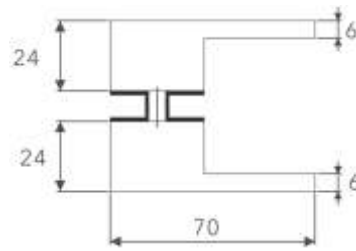

SH82DK

- Back to back shower door knob
- Material : Brass, Size: 70mm

Finish: SSS, PSS, MBL

**SH83DK**

- Back to back shower door knob
- Material : Brass, Size: 30mm

Finish: SSS, PSS, MBL