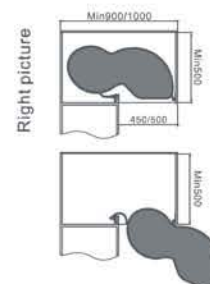

Side Mounted Basket

Features

- Clip-on two way slow motion slides for side mounted baskets
- Soft closing distance: 53mm
- Basket freely combination, left and right installation for choice
- For all kinds of spice bottles
- Loading capacity: 15kg
- Finish: Grey

Item Code	Cabinet Width (mm)	WxDxH (mm)
KW2360SR-15/Grey	150	105x482x510
KW2360SL-15/Grey	150	105x482x510
KW2360SR-20/Grey	200	155x482x510
KW2360SL-20/Grey	200	155x482x510

Two Layers S-Tray

Features

- Two way slow motion: Make good use of corner space, left and right installation for choice, 15kg loading capacity of each layer
- For pots, big plates etc
- Soft closing two layers s-tray
- Total loading capacity: 30kg
- Finish: Matt Nickel

Item Code	Cabinet Width (mm)	WxDxH (mm)
KW2202SR-90/MN	Min 900	830x440x540
KW2202SL-90/MN	Min 900	830x440x540