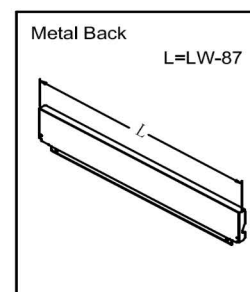

Features:

- Concealed, full extension slim undermount slides
- Light opening and soft closing for smooth sliding
- Quick installation and easy dismantling with free adjustable end brackets
- Dynamic loading capacity: 35kg

Consisting Items:

1. Cabinet profile - Left / Right
2. 84 Drawer profile - Left / Right
3. Side cover plate
4. Bottom screw (Ø3.5x15)
5. 84mm Front fixing brackets
6. Front fixing - brackets screws (Ø4x17)
7. Drawer back
8. Metal back height 84mm
9. Metal back fixed
10. Bottom fixing (for wide drawer)

The Basic components

Nominal Length NL	Soft close drawer item no.	Set/Pair
270mm	STB84-27	1
300mm	STB84-30	1
350mm	STB84-35	1
400mm	STB84-40	1
450mm	STB84-45	1
500mm	STB84-50	1
550mm	STB84-55	1

Color: White, Dark Grey