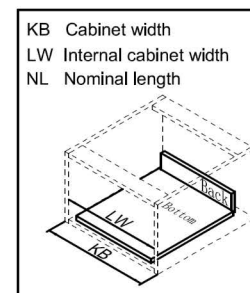

Features:

- Concealed, full extension slim undermount slides
- Light opening and soft closing for smooth sliding
- Quick installation and easy dismantling with free adjustable end brackets
- Dynamic loading capacity: 35kg

Consisting Items:

1. Cabinet profile - Left / Right
2. 84 Drawer profile - Left / Right
3. Side cover plate
4. Bottom screw (Ø3.5x15)
5. 84mm Front fixing brackets
6. Front fixing - brackets screws (Ø4x17)
7. Drawer back
8. Metal back height 84mm
9. Metal back fixed
10. Bottom fixing (for wide drawer)

The Basic components

Nominal Length NL	Soft close drawer item no.	Set/Pair
270mm	STB84-27	1
300mm	STB84-30	1
350mm	STB84-35	1
400mm	STB84-40	1
450mm	STB84-45	1
500mm	STB84-50	1
550mm	STB84-55	1

Color: White, Dark Grey