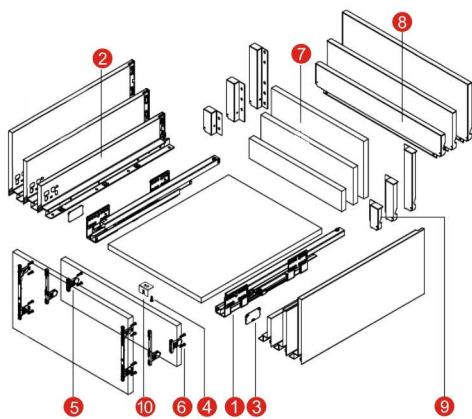

Features:

- Concealed, full extension slim undermount slides
- Light opening and soft closing for smooth sliding
- Quick installation and easy dismantling with free adjustable end brackets
- Dynamic loading capacity: 35kg

Consisting Items:

1. Cabinet profile - Left / Right
2. 84 Drawer profile - Left / Right
3. Side cover plate
4. Bottom screw (Ø3.5x15)
5. 84mm Front fixing brackets
6. Front fixing - brackets screws (Ø4x17)
7. Drawer back
8. Metal back height 84mm
9. Metal back fixed
10. Bottom fixing (for wide drawer)

The Basic components

Nominal Length NL	Soft close drawer item no.	Set/Pair
270mm	STB84-27	1
300mm	STB84-30	1
350mm	STB84-35	1
400mm	STB84-40	1
450mm	STB84-45	1
500mm	STB84-50	1
550mm	STB84-55	1

Color: White, Dark Grey