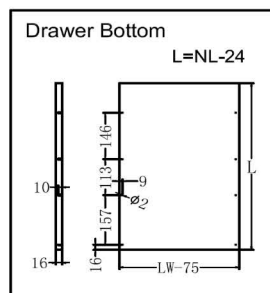

Features:

- Concealed, full extension slim undermount slides
- Light opening and soft closing for smooth sliding
- Quick installation and easy dismantling with free adjustable end brackets
- Dynamic loading capacity: 35kg

Consisting Items:

1. Cabinet profile - Left / Right
2. 84 Drawer profile - Left / Right
3. Side cover plate
4. Bottom screw (Ø3.5x15)
5. 84mm Front fixing brackets
6. Front fixing - brackets screws (Ø4x17)
7. Drawer back
8. Metal back height 84mm
9. Metal back fixed
10. Bottom fixing (for wide drawer)

The Basic components

Nominal Length NL	Soft close drawer item no.	Set/Pair
270mm	STB84-27	1
300mm	STB84-30	1
350mm	STB84-35	1
400mm	STB84-40	1
450mm	STB84-45	1
500mm	STB84-50	1
550mm	STB84-55	1

Color: White, Dark Grey