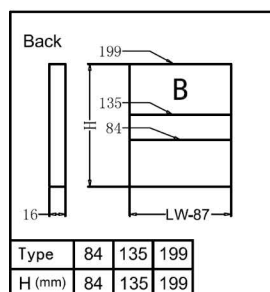

Features:

- Concealed, full extension slim undermount slides
- Light opening and soft closing for smooth sliding
- Quick installation and easy dismantling with free adjustable end brackets
- Dynamic loading capacity: 35kg

Consisting Items:

1. Cabinet profile - Left / Right
2. 84 Drawer profile - Left / Right
3. Side cover plate
4. Bottom screw (Ø3.5x15)
5. 84mm Front fixing brackets
6. Front fixing - brackets screws (Ø4x17)
7. Drawer back
8. Metal back height 84mm
9. Metal back fixed
10. Bottom fixing (for wide drawer)

The Basic components

Nominal Length NL	Soft close drawer item no.	Set/Pair
270mm	STB84-27	1
300mm	STB84-30	1
350mm	STB84-35	1
400mm	STB84-40	1
450mm	STB84-45	1
500mm	STB84-50	1
550mm	STB84-55	1

Color: White, Dark Grey