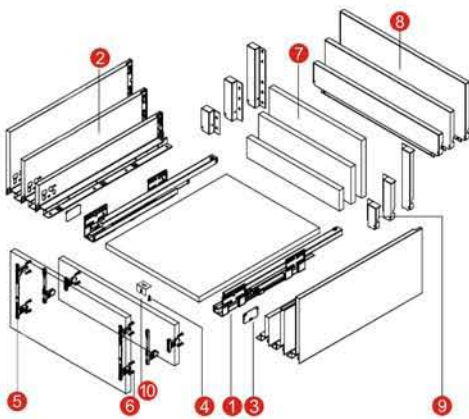

**Features:**

- Concealed, full extension slim undermount slides
- Light opening and soft closing for smooth sliding
- Quick installation and easy dismantling with free adjustable end brackets
- Dynamic loading capacity: 35kg

**Consisting Items:**

1. Cabinet profile - Left / Right
2. 135mm Drawer profile - Left / Right
3. Side cover plate
4. Bottom screw (Ø3.5x15)
5. 135mm Front fixing brackets
6. Front fixing-brackets screws (Ø4x17)
7. Drawer back
8. Metal back height 135mm
9. Metal back fixed
10. Bottom fixing (for wide drawer)

**The Basic components**

Nominal Length NL	Soft close drawer item no.	Set/Pair
270mm	STB135-27	1
300mm	STB135-30	1
350mm	STB135-35	1
400mm	STB135-40	1
450mm	STB135-45	1
500mm	STB135-50	1
550mm	STB135-55	1