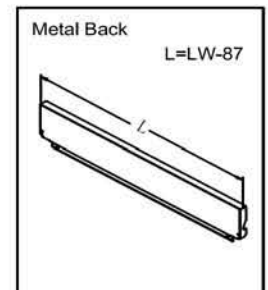

**Features:**

- Concealed, full extension slim undermount slides
- Light opening and soft closing for smooth sliding
- Quick installation and easy dismantling with free adjustable end brackets
- Dynamic loading capacity: 35kg

**Consisting Items:**

1. Cabinet profile - Left / Right
2. 135mm Drawer profile - Left / Right
3. Side cover plate
4. Bottom screw (Ø3.5x15)
5. 135mm Front fixing brackets
6. Front fixing-brackets screws (Ø4x17)
7. Drawer back
8. Metal back height 135mm
9. Metal back fixed
10. Bottom fixing (for wide drawer)

**The Basic components**

Nominal Length NL	Soft close drawer item no.	Set/Pair
270mm	STB135-27	1
300mm	STB135-30	1
350mm	STB135-35	1
400mm	STB135-40	1
450mm	STB135-45	1
500mm	STB135-50	1
550mm	STB135-55	1