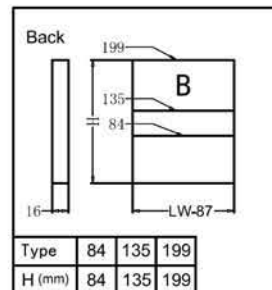

**Features:**

- Concealed, full extension slim undermount slides
- Light opening and soft closing for smooth sliding
- Quick installation and easy dismantling with free adjustable end brackets
- Dynamic loading capacity: 35kg

**Consisting Items:**

1. Cabinet profile - Left / Right
2. 135mm Drawer profile - Left / Right
3. Side cover plate
4. Bottom screw (Ø3.5x15)
5. 135mm Front fixing brackets
6. Front fixing-brackets screws (Ø4x17)
7. Drawer back
8. Metal back height 135mm
9. Metal back fixed
10. Bottom fixing (for wide drawer)

**The Basic components**

Nominal Length NL	Soft close drawer item no.	Set/Pair
270mm	STB135-27	1
300mm	STB135-30	1
350mm	STB135-35	1
400mm	STB135-40	1
450mm	STB135-45	1
500mm	STB135-50	1
550mm	STB135-55	1