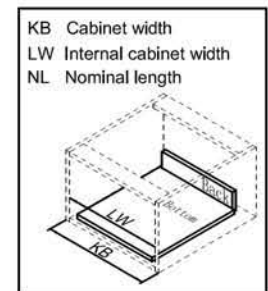

**Features:**

- Concealed, full extension slim undermount slides
- Light opening and soft closing for smooth sliding
- Quick installation and easy dismantling with free adjustable end brackets
- Dynamic loading capacity: 35kg

**Consisting Items:**

1. Cabinet profile - Left / Right
2. 135mm Drawer profile - Left / Right
3. Side cover plate
4. Bottom screw (Ø3.5x15)
5. 135mm Front fixing brackets
6. Front fixing-brackets screws (Ø4x17)
7. Drawer back
8. Metal back height 135mm
9. Metal back fixed
10. Bottom fixing (for wide drawer)

**The Basic components**

Nominal Length NL	Soft close drawer item no.	Set/Pair
270mm	STB135-27	1
300mm	STB135-30	1
350mm	STB135-35	1
400mm	STB135-40	1
450mm	STB135-45	1
500mm	STB135-50	1
550mm	STB135-55	1