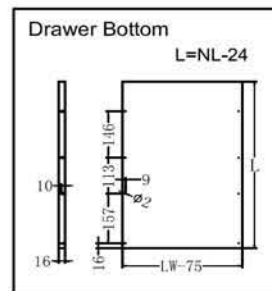

**Features:**

- Concealed, full extension slim undermount slides
- Light opening and soft closing for smooth sliding
- Quick installation and easy dismantling with free adjustable end brackets
- Dynamic loading capacity: 35kg

**Consisting Items:**

1. Cabinet profile - Left / Right
2. 135mm Drawer profile - Left / Right
3. Side cover plate
4. Bottom screw (Ø3.5x15)
5. 135mm Front fixing brackets
6. Front fixing-brackets screws (Ø4x17)
7. Drawer back
8. Metal back height 135mm
9. Metal back fixed
10. Bottom fixing (for wide drawer)

**The Basic components**

Nominal Length NL	Soft close drawer item no.	Set/Pair
270mm	STB135-27	1
300mm	STB135-30	1
350mm	STB135-35	1
400mm	STB135-40	1
450mm	STB135-45	1
500mm	STB135-50	1
550mm	STB135-55	1