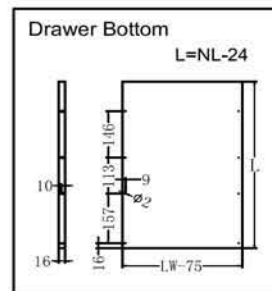

**Features:**

- Concealed, full extension slim undermount slides
- Light opening and soft closing for smooth sliding
- Quick installation and easy dismantling with free adjustable end brackets
- Dynamic loading capacity: 35kg

**Consisting Items:**

1. Cabinet profile - Left / Right
2. 199mm Drawer profile - Left / Right
3. Side cover plate
4. Bottom screw (Ø3.5x15)
5. 199mm Front fixing brackets
6. Front fixing-brackets screws (Ø4x17)
7. Drawer back
8. Metal back height 199mm
9. Metal back fixed
10. Bottom fixing (for wide drawer)

**The Basic components**

Nominal Length NL	Soft close drawer item no.	Set/Pair
270mm	STB199-27	1
300mm	STB199-30	1
350mm	STB199-35	1
400mm	STB199-40	1
450mm	STB199-45	1
500mm	STB199-50	1
550mm	STB199-55	1