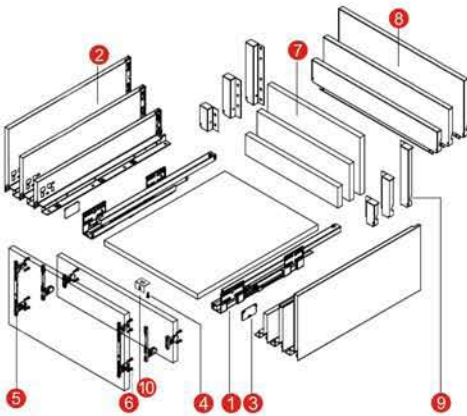

**Features:**

- Concealed, full extension slim undermount slides
- Light opening and soft closing for smooth sliding
- Quick installation and easy dismantling with free adjustable end brackets
- Dynamic loading capacity: 35kg

**Consisting Items:**

1. Cabinet profile - Left / Right
2. 199mm Drawer profile - Left / Right
3. Side cover plate
4. Bottom screw (Ø3.5x15)
5. 199mm Front fixing brackets
6. Front fixing-brackets screws (Ø4x17)
7. Drawer back
8. Metal back height 199mm
9. Metal back fixed
10. Bottom fixing (for wide drawer)

**The Basic components**

Nominal Length NL	Soft close drawer item no.	Set/Pair
270mm	STB199-27	1
300mm	STB199-30	1
350mm	STB199-35	1
400mm	STB199-40	1
450mm	STB199-45	1
500mm	STB199-50	1
550mm	STB199-55	1