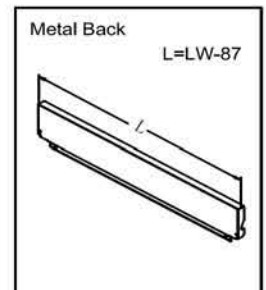

**Features:**

- Concealed, full extension slim undermount slides
- Light opening and soft closing for smooth sliding
- Quick installation and easy dismantling with free adjustable end brackets
- Dynamic loading capacity: 35kg

**Consisting Items:**

1. Cabinet profile - Left / Right
2. 199mm Drawer profile - Left / Right
3. Side cover plate
4. Bottom screw (Ø3.5x15)
5. 199mm Front fixing brackets
6. Front fixing-brackets screws (Ø4x17)
7. Drawer back
8. Metal back height 199mm
9. Metal back fixed
10. Bottom fixing (for wide drawer)

**The Basic components**

Nominal Length NL	Soft close drawer item no.	Set/Pair
270mm	STB199-27	1
300mm	STB199-30	1
350mm	STB199-35	1
400mm	STB199-40	1
450mm	STB199-45	1
500mm	STB199-50	1
550mm	STB199-55	1