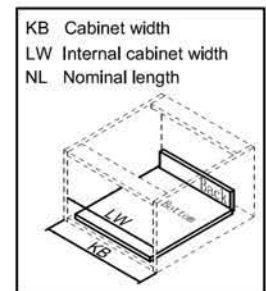

**Features:**

- Concealed, full extension slim undermount slides
- Light opening and soft closing for smooth sliding
- Quick installation and easy dismantling with free adjustable end brackets
- Dynamic loading capacity: 35kg

**Consisting Items:**

1. Cabinet profile - Left / Right
2. 199mm Drawer profile - Left / Right
3. Side cover plate
4. Bottom screw (Ø3.5x15)
5. 199mm Front fixing brackets
6. Front fixing-brackets screws (Ø4x17)
7. Drawer back
8. Metal back height 199mm
9. Metal back fixed
10. Bottom fixing (for wide drawer)

**The Basic components**

Nominal Length NL	Soft close drawer item no.	Set/Pair
270mm	STB199-27	1
300mm	STB199-30	1
350mm	STB199-35	1
400mm	STB199-40	1
450mm	STB199-45	1
500mm	STB199-50	1
550mm	STB199-55	1