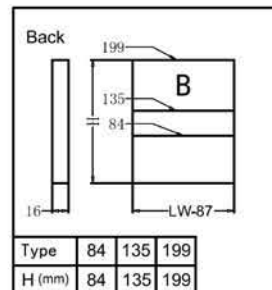

**Features:**

- Concealed, full extension slim undermount slides
- Light opening and soft closing for smooth sliding
- Quick installation and easy dismantling with free adjustable end brackets
- Dynamic loading capacity: 35kg

**Consisting Items:**

1. Cabinet profile - Left / Right
2. 199mm Drawer profile - Left / Right
3. Side cover plate
4. Bottom screw (Ø3.5x15)
5. 199mm Front fixing brackets
6. Front fixing-brackets screws (Ø4x17)
7. Drawer back
8. Metal back height 199mm
9. Metal back fixed
10. Bottom fixing (for wide drawer)

**The Basic components**

Nominal Length NL	Soft close drawer item no.	Set/Pair
270mm	STB199-27	1
300mm	STB199-30	1
350mm	STB199-35	1
400mm	STB199-40	1
450mm	STB199-45	1
500mm	STB199-50	1
550mm	STB199-55	1