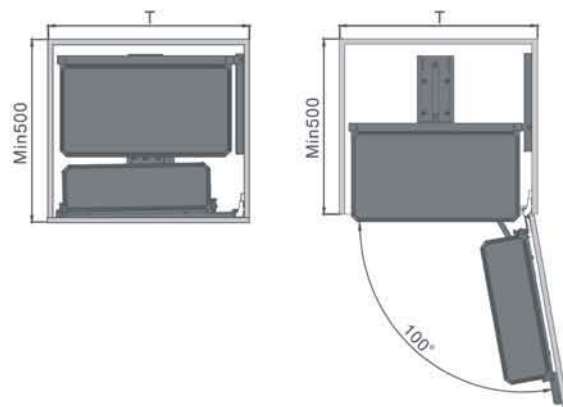

Soft Closing Tall Unit Basket

Features

- Perfect connection between basket & door
- Clear classification, more storage space, convenient and smooth operation
- Flat steel basket and heavy duty slide
- Total loading capacity: 46kg
- Cabinet width: 450 & 600mm
- Finish: Chrome

Item Code	Layers	Cabinet Width (mm)	WxDxH (mm)
KW1208S.4-45/CP	4	450	410x500x1090
KW1208S.4-60/CP	4	600	560x500x1090
KW1208S.2-45/CP	2	450	410x500x585
KW1208S.2-60/CP	2	600	560x500x585