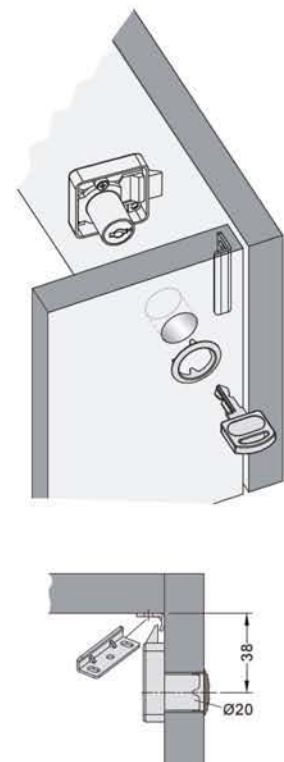

**Drawer Lock Ø18**

**Installation Diagram**

**Rosette Ø18**

**L type strike plate**

Item no.	Size				
EAN3100/22	22mm				
Available Finish: Nickel					

**Slam Lock Ø18**

**Installation Diagram**

**Rosette Ø18**

**L type strike plate**

Item no.	Size					
EAN3102/22	22mm					
Available Finish: Nickel						