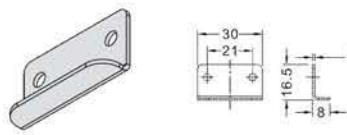

**Drawer Lock Ø18**

**Installation Diagram**

**Rosette Ø18**

**L type strike plate**

Item no.	Size				
EAN3100/22	22mm				
Available Finish: Nickel					

**Slam Lock Ø18**

**Installation Diagram**

**Rosette Ø18**

**L type strike plate**

Item no.	Size					
EAN3102/22	22mm					
Available Finish: Nickel						