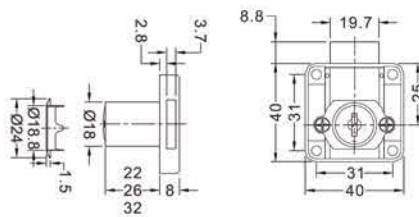

**Drawer Lock Ø18**

**Installation Diagram**

**Rosette Ø18**

**L type strike plate**

Item no.	Size				
EAN3100/22	22mm				
Available Finish: Nickel					

**Slam Lock Ø18**

**Installation Diagram**

**Rosette Ø18**

**L type strike plate**

Item no.	Size					
EAN3102/22	22mm					
Available Finish: Nickel						