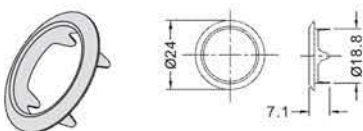

**Drawer Lock Ø18**

**Installation Diagram**

**Rosette Ø18**

**L type strike plate**

Item no.	Size				
EAN3100/22	22mm				
Available Finish: Nickel					

**Slam Lock Ø18**

**Installation Diagram**

**Rosette Ø18**

**L type strike plate**

Item no.	Size					
EAN3102/22	22mm					
Available Finish: Nickel						