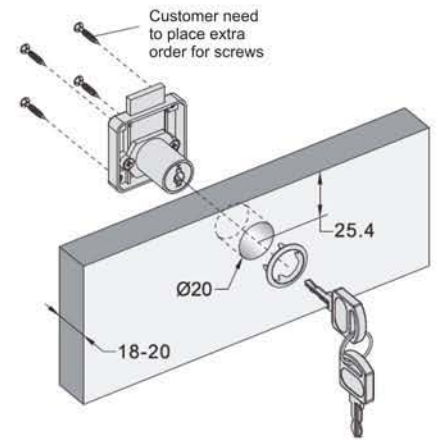

**Drawer Lock Ø18**

**Installation Diagram**

**Rosette Ø18**

**L type strike plate**

Item no.	Size				
EAN3100/22	22mm				
Available Finish: Nickel					

**Slam Lock Ø18**

**Installation Diagram**

**Rosette Ø18**

**L type strike plate**

Item no.	Size					
EAN3102/22	22mm					
Available Finish: Nickel						