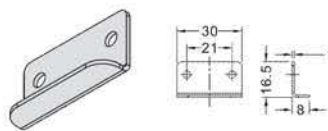

**Drawer Lock Ø18**

**Installation Diagram**

**Rosette Ø18**

**L type strike plate**

Item no.	Size				
EAN3100/22	22mm				
Available Finish: Nickel					

**Slam Lock Ø18**

**Installation Diagram**

**Rosette Ø18**

**L type strike plate**

Item no.	Size					
EAN3102/22	22mm					
Available Finish: Nickel						