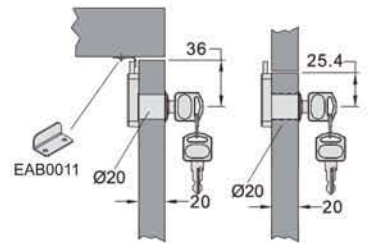

**Drawer Lock Ø18**

**Installation Diagram**

**Rosette Ø18**

**L type strike plate**

Item no.	Size				
EAN3100/22	22mm				
Available Finish: Nickel					

**Slam Lock Ø18**

**Installation Diagram**

**Rosette Ø18**

**L type strike plate**

Item no.	Size					
EAN3102/22	22mm					
Available Finish: Nickel						