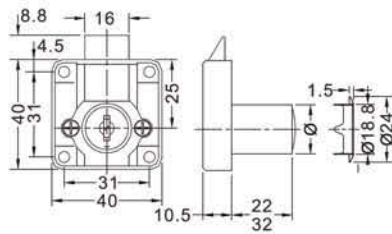

**Drawer Lock Ø18**

**Installation Diagram**

**Rosette Ø18**

**L type strike plate**

Item no.	Size				
EAN3100/22	22mm				
Available Finish: Nickel					

**Slam Lock Ø18**

**Installation Diagram**

**Rosette Ø18**

**L type strike plate**

Item no.	Size					
EAN3102/22	22mm					
Available Finish: Nickel						