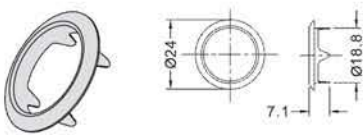

**Drawer Lock Ø18**

**Installation Diagram**

**Rosette Ø18**

**L type strike plate**

Item no.	Size				
EAN3100/22	22mm				
Available Finish: Nickel					

**Slam Lock Ø18**

**Installation Diagram**

**Rosette Ø18**

**L type strike plate**

Item no.	Size					
EAN3102/22	22mm					
Available Finish: Nickel						