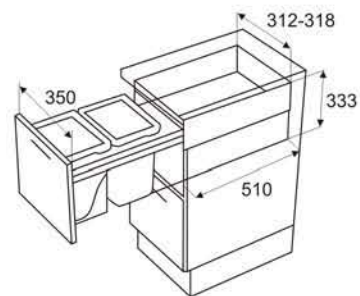

Bottom Mounted Dust Bin With Normal Slide

Finish: White/Grey

Item Code	Capacity	Size (mm)
EADB-20A	40L (2x20L)	340x510x430

Waste Bin with Soft Closing Slide

Finish: White/Grey

Item Code	Capacity	Size (mm)
EASTD350-13NS	26L (2x13L)	312-318x510x333

Waste Bin with Soft Closing Slide

Finish: White/Grey

Item Code	Capacity	Size (mm)
EASTD400-35NS	35L (1X35L)	362-368x513x563