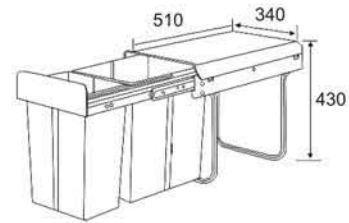

Bottom Mounted Dust Bin With Normal Slide

Finish: White/Grey

Item Code	Capacity	Size (mm)
EADB-20A	40L (2x20L)	340x510x430

Waste Bin with Soft Closing Slide

Finish: White/Grey

Item Code	Capacity	Size (mm)
EASTD350-13NS	26L (2x13L)	312-318x510x333

Waste Bin with Soft Closing Slide

Finish: White/Grey

Item Code	Capacity	Size (mm)
EASTD400-35NS	35L (1X35L)	362-368x513x563