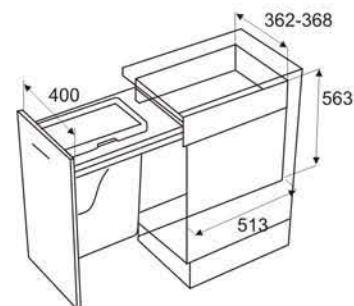

Bottom Mounted Dust Bin With Normal Slide

Finish: White/Grey

Item Code	Capacity	Size (mm)
EADB-20A	40L (2x20L)	340x510x430

Waste Bin with Soft Closing Slide

Finish: White/Grey

Item Code	Capacity	Size (mm)
EASTD350-13NS	26L (2x13L)	312-318x510x333

Waste Bin with Soft Closing Slide

Finish: White/Grey

Item Code	Capacity	Size (mm)
EASTD400-35NS	35L (1X35L)	362-368x513x563