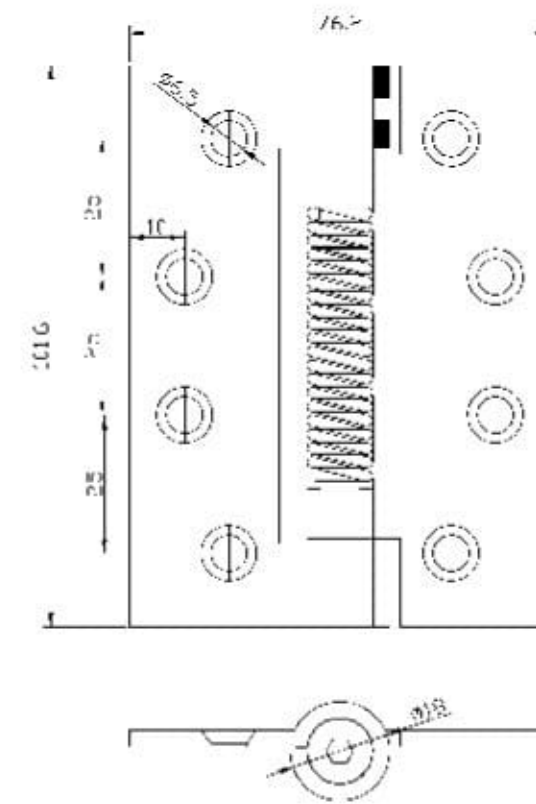

**Single Action Spring Hinge**

Recommended for standard weight, medium frequency doors in place for door closers in apartments, hotels, office buildings, etc.

**HINSA11**

**HINSA12**

**HINSA13**

This non-handed spring hinge series is adjustable and tension can be added or reduced by means of hex key that is supplied with the product

Ref. No.	Size	Load Capacity
● HINSA11	: 102x76x3mm	60kg
● HINSA12	: 102x102x3mm	70kg
● HINSA13	: 114x102x3.4mm	85kg