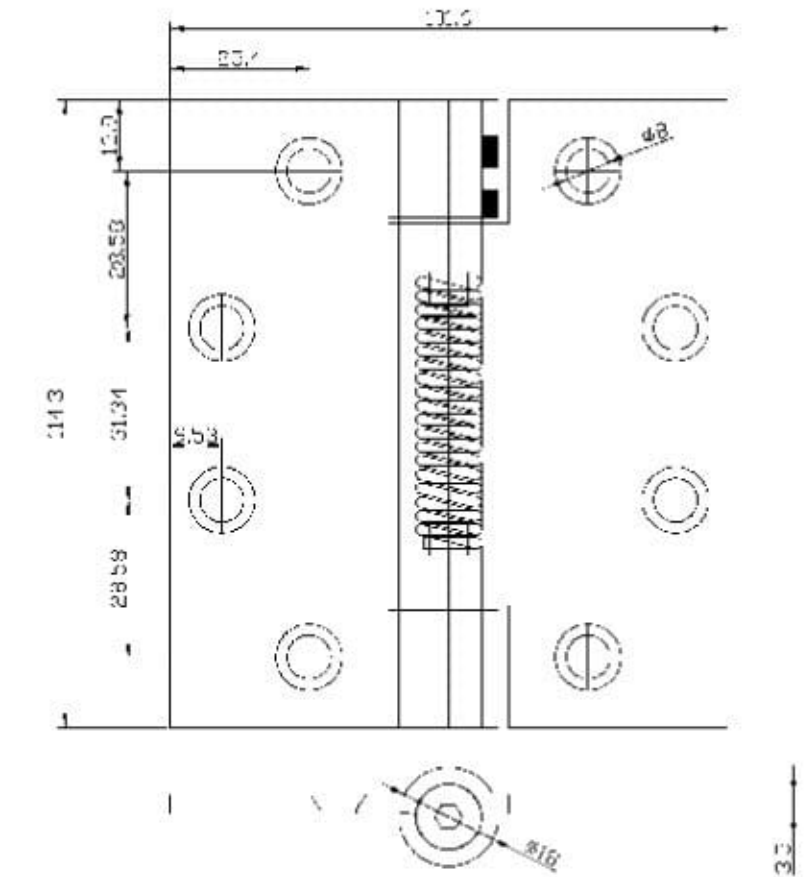

**Single Action Spring Hinge**

Recommended for standard weight, medium frequency doors in place for door closers in apartments, hotels, office buildings, etc.

**HINSA11**

**HINSA12**

**HINSA13**

This non-handed spring hinge series is adjustable and tension can be added or reduced by means of hex key that is supplied with the product

Ref. No.	Size	Load Capacity
● HINSA11	: 102x76x3mm	60kg
● HINSA12	: 102x102x3mm	70kg
● HINSA13	: 114x102x3.4mm	85kg