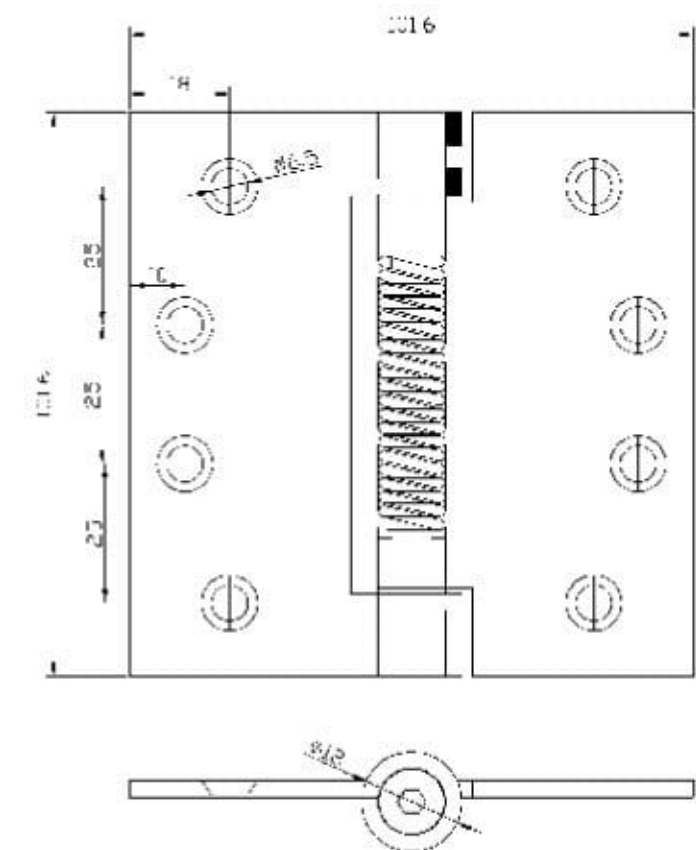

**Single Action Spring Hinge**

Recommended for standard weight, medium frequency doors in place for door closers in apartments, hotels, office buildings, etc.

**HINSA11**

**HINSA12**

**HINSA13**

This non-handed spring hinge series is adjustable and tension can be added or reduced by means of hex key that is supplied with the product

Ref. No.	Size	Load Capacity
● HINSA11	: 102x76x3mm	60kg
● HINSA12	: 102x102x3mm	70kg
● HINSA13	: 114x102x3.4mm	85kg