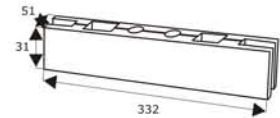

**PS20**

**Features**

- Transom double strike patch.
- Suitable for : 10 to 12mm Glass.

**Finish: SSS, PSS**

**PS30**

**Features**

- Wall mounted transom strike patch.
- Suitable for : 10 to 12mm Glass.
- Universal application.

**Finish: SSS, PSS**

**PS40**

**Features**

- Sidelite mounted transom strike patch.
- Suitable for : 10 to 12mm Glass.
- Universal application.

**Finish: SSS, PSS, MBE**
