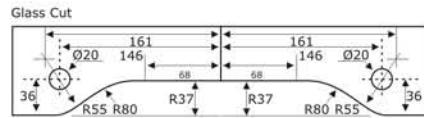

**PS20**

**Features**

- Transom double strike patch.
- Suitable for : 10 to 12mm Glass.

**Finish: SSS, PSS**

**PS30**

**Features**

- Wall mounted transom strike patch.
- Suitable for : 10 to 12mm Glass.
- Universal application.

**Finish: SSS, PSS**

**PS40**

**Features**

- Sidelite mounted transom strike patch.
- Suitable for : 10 to 12mm Glass.
- Universal application.

**Finish: SSS, PSS, MBE**
