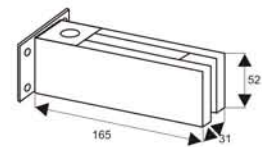

**PS20**

**Features**

- Transom double strike patch.
- Suitable for : 10 to 12mm Glass.

**Finish: SSS, PSS**

**PS30**

**Features**

- Wall mounted transom strike patch.
- Suitable for : 10 to 12mm Glass.
- Universal application.

**Finish: SSS, PSS**

**PS40**

**Features**

- Sidelite mounted transom strike patch.
- Suitable for : 10 to 12mm Glass.
- Universal application.

**Finish: SSS, PSS, MBE**
