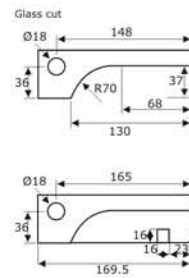

**PS20**

**Features**

- Transom double strike patch.
- Suitable for : 10 to 12mm Glass.

**Finish: SSS, PSS**

**PS30**

**Features**

- Wall mounted transom strike patch.
- Suitable for : 10 to 12mm Glass.
- Universal application.

**Finish: SSS, PSS**

**PS40**

**Features**

- Sidelite mounted transom strike patch.
- Suitable for : 10 to 12mm Glass.
- Universal application.

**Finish: SSS, PSS, MBE**
