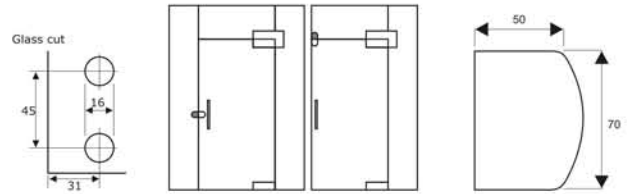

PS21

Finish: SSS, PSS
Features

- Sidelite lock keeper.
- Suitable for : 10 to 12mm Glass.

PL398

Finish: SSS, PSS
Features

- Sidelite mounted key & turn lock patch.
- Suitable for : 10 to 12mm Glass.
- Universal application.

PL399

Finish: SSS, PSS
Features

- Sidelite mounted lock patch.
- Suitable for : 10 to 12mm Glass.
- Universal application.