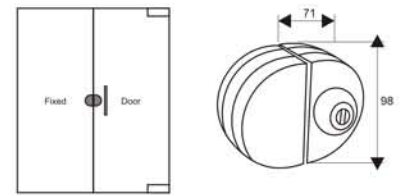

PS21

Finish: SSS, PSS
Features

- Sidelite lock keeper.
- Suitable for : 10 to 12mm Glass.

PL398

Finish: SSS, PSS
Features

- Sidelite mounted key & turn lock patch.
- Suitable for : 10 to 12mm Glass.
- Universal application.

PL399

Finish: SSS, PSS
Features

- Sidelite mounted lock patch.
- Suitable for : 10 to 12mm Glass.
- Universal application.