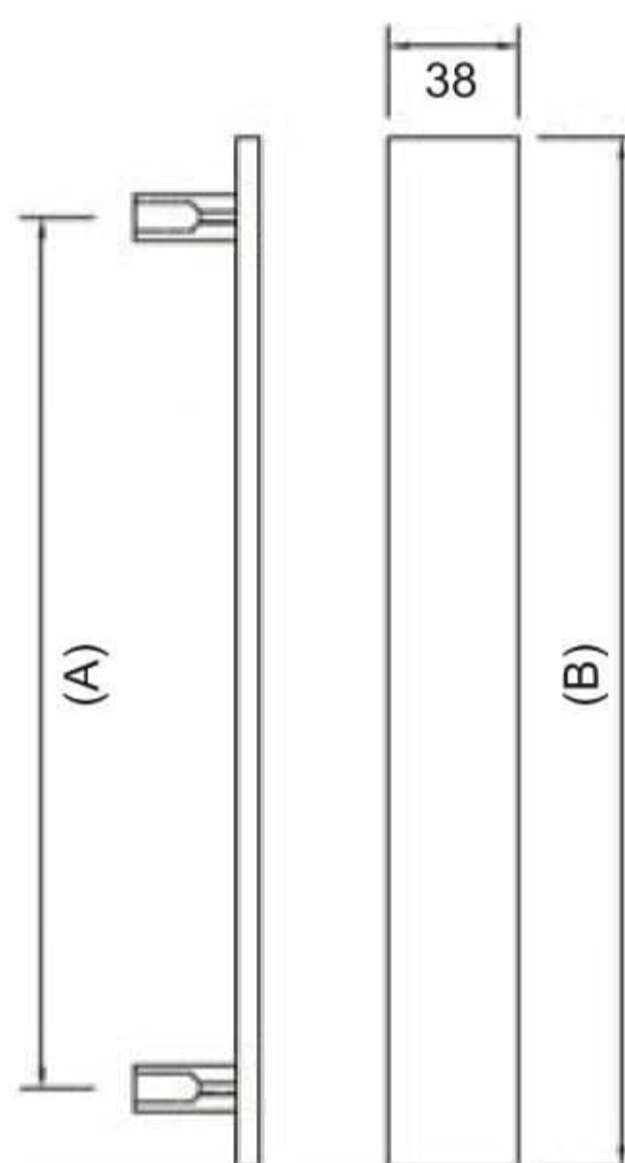

Side Grooves Pull Handle

Ref. No.	Size (AxB)
● BPH621	300x400mm
● BPH622	500x600mm
● BPH623	700x800mm

Center Door Knob

CDB5010 : 100 x 100mm
CDB5011 : 150 x 150mm

Cabinet Knob

CKB211 : 38mm