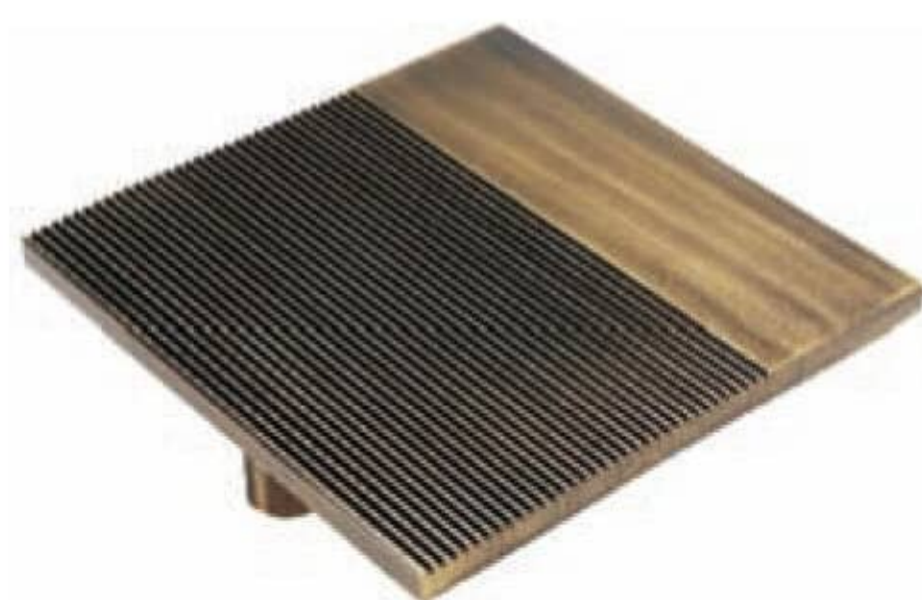

Side Grooves Pull Handle

Ref. No.	Size (AxB)
● BPH621	300x400mm
● BPH622	500x600mm
● BPH623	700x800mm

Center Door Knob

CDB5010 : 100 x 100mm
CDB5011 : 150 x 150mm

Cabinet Knob

CKB211 : 38mm