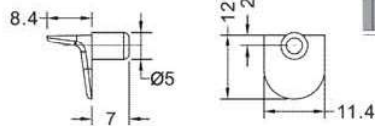

Shelf support

Finish: Nickle

Item no.

- EAA-8