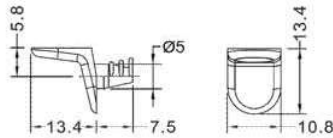

Shelf support

Finish: Nickle

Item no.

- EAA-6

Shelf support

Finish: Nickle

Item no.

- EAL-00113

Guide

With Intermediate rubber layer
Height 10 mm

- Area of application: For smooth floors, for stone floors, PVC floors
- Material: Felt glide, glued to plastic body

Finish: Brown

Item no. Diameter D mm

- EAGL-1100 22
- EAGL-1101 24