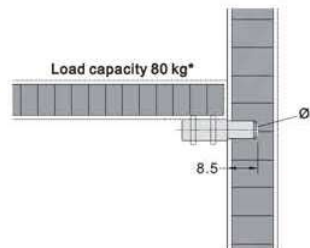

Finish: Nickle

Item no.

- EAL008

Guide

With Intermediate rubber layer
Height 10 mm

- Area of application: For smooth floors, for stone floors, PVC floors
- Material: Felt glide, glued to plastic body

Finish: Brown

Item no.   Diameter D mm

- EAGL-1100   22
- EAGL-1101   24