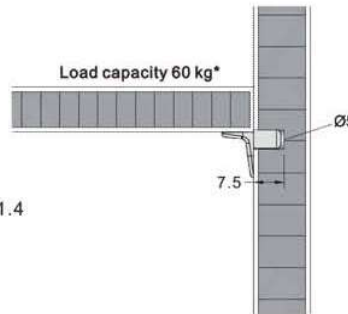

Shelf support

Finish: Nickle

Item no.

- EAA-8

Shelf support