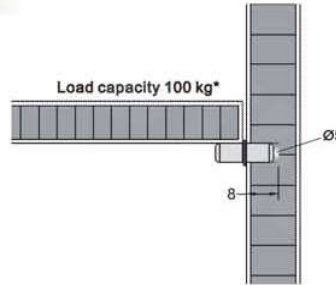

Shelf support

Finish: Nickle

Item no.

- EAA-6