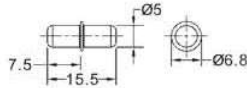

Shelf support

Finish: Nickle

Item no.

- EAA-6