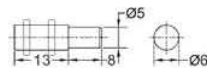

Shelf support

Finish: Nickle

Item no.

- EAA-8

Shelf support

Finish: Nickle

Item no.

- EAL008

Guide

With Intermediate rubber layer
Height 10 mm

- Area of application: For smooth floors, for stone floors, PVC floors
- Material: Felt glide, glued to plastic body

Finish: Brown

Item no. Diameter D mm

- EAGL-1100 22
- EAGL-1101 24