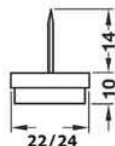

Shelf support

Finish: Nickle

Item no.

- EAA-8

Shelf support

Finish: Nickle

Item no.

- EAL008

Guide

With Intermediate rubber layer
Height 10 mm

- Area of application: For smooth floors, for stone floors, PVC floors
- Material: Felt glide, glued to plastic body

Finish: Brown

Item no. Diameter D mm

- EAGL-1100 22
- EAGL-1101 24