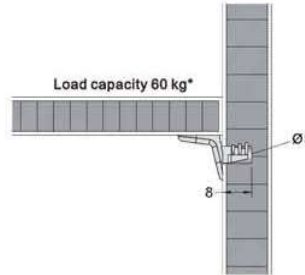

Shelf support

Finish: Nickle

Item no.

- EAL-00113