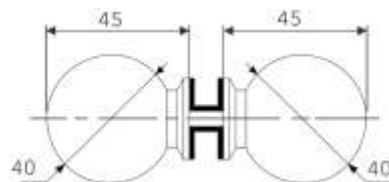

SH79DK

- Back to back shower door knob
- Material : Brass, Size: 25mm

Finish: SSS, PSS, MBL

SH80DK

- Back to back shower door knob
- Material : Brass, Size: 26mm

Finish: SSS, PSS, MBL

SH81DK

- Back to back shower door knob
- Material : Brass, Size: 40mm