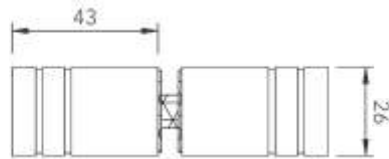

SH79DK

- Back to back shower door knob
- Material : Brass, Size: 25mm

Finish: SSS, PSS, MBL

SH80DK

- Back to back shower door knob
- Material : Brass, Size: 26mm

Finish: SSS, PSS, MBL

SH81DK

- Back to back shower door knob
- Material : Brass, Size: 40mm