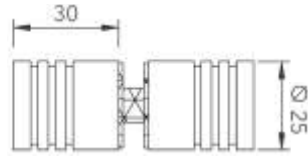

SH79DK

- Back to back shower door knob
- Material : Brass, Size: 25mm

Finish: SSS, PSS, MBL

SH80DK

- Back to back shower door knob
- Material : Brass, Size: 26mm

Finish: SSS, PSS, MBL

SH81DK

- Back to back shower door knob
- Material : Brass, Size: 40mm

Finish: SSS, PSS, MBL